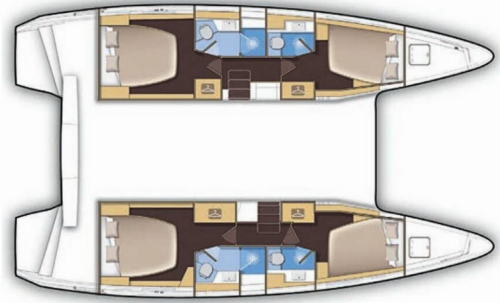

# LAGOON 42

Da Vinci

The Catamaran Lagoon 42 „Da Vinci“, built in 2019, is moored in Marina Zadar (ex. Tankerkomerc), Zadar - Croatia. The yacht has 4 + 2 cabins, can accomodate 8 + 2 persons and has 4 toilets/showers.

**Da Vinci**

Production Year

**2019**

Length

**12.80 m**

Cabins

**4 + 2**

Berths

## STANDARD YACHT EQUIPMENT

Comfort

Bed linen, Mosquito nets, Towels

Deck

Bimini top (Composit Bimini with windscreen at Helmstation), Bow sunbathing area, Cockpit full tent (with windows), Cockpit light, Cockpit table (Teak), Cockpit/stern, outside shower, Dinghy (with plastic bottom, 3,5m; dinghy with steering wheel and 25 HP outboard motor included in the price), Fenders, Foredeck sunbathing area, Outboard engine, Sun awning (aft and forward), Water hose