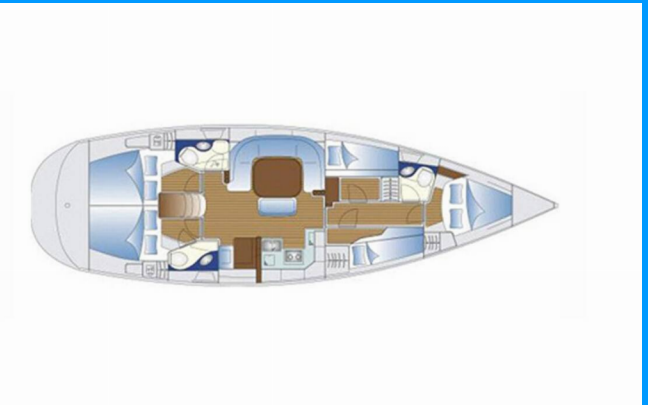

# BAVARIA 50

Kyknos

The Sailing yacht Bavaria 50 „Kyknos“, built in 2000, is moored in Volos, Volos - Greece. The yacht has 5 cabins, can accommodate 10 + 2 persons and has 3 toilets/showers.

## YACHT SPECIFICATIONS

Charter Base

**Volos, Greece**

Yacht ID

**1685**

Brand

**Bavaria Yachtbau**

Name

**Kyknos**

Production Year

**2000**

Length

**15.43 m**

Cabins

**5**

Berths