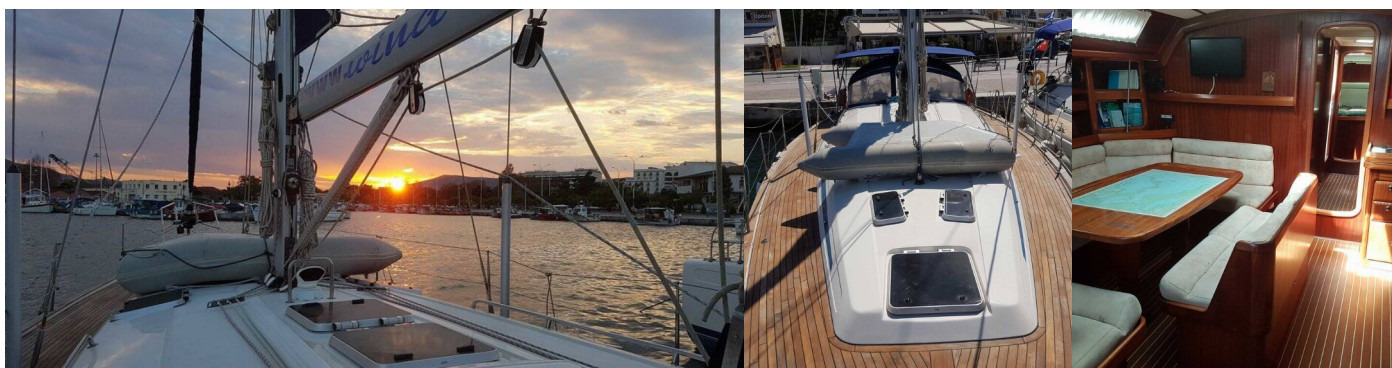

PRICE / WEEKS

25.04. - 02.05.2026 2.400 €	02.05. - 09.05.2026 2.400 €	09.05. - 16.05.2026 2.400 €	16.05. - 23.05.2026 2.550 €
23.05. - 30.05.2026 Booked	30.05. - 06.06.2026 2.550 €	06.06. - 13.06.2026 2.550 €	13.06. - 20.06.2026 2.750 €
20.06. - 27.06.2026 2.750 €	27.06. - 04.07.2026 2.750 €	04.07. - 11.07.2026 2.750 €	11.07. - 18.07.2026 2.750 €
18.07. - 08.08.2026 Booked	08.08. - 15.08.2026 Booked	15.08. - 22.08.2026 Booked	22.08. - 29.08.2026 Booked
29.08. - 05.09.2026 2.750 €	05.09. - 12.09.2026 Booked	12.09. - 19.09.2026 Booked	19.09. - 26.09.2026 Booked
26.09. - 03.10.2026 2.400 €	03.10. - 10.10.2026 2.400 €	10.10. - 17.10.2026 2.400 €	17.10. - 24.10.2026 2.400 €
24.10. - 31.10.2026 2.400 €	31.10. - 07.11.2026 2.400 €		

WEB

najachty.pl

PHONE

+48 882 071 532

E-MAIL

biuro@najachty.pl

NAJACHTY

ul. Pi. Świętej Małgorzaty 1-2/42B, 58-100, Świdnica, Poland