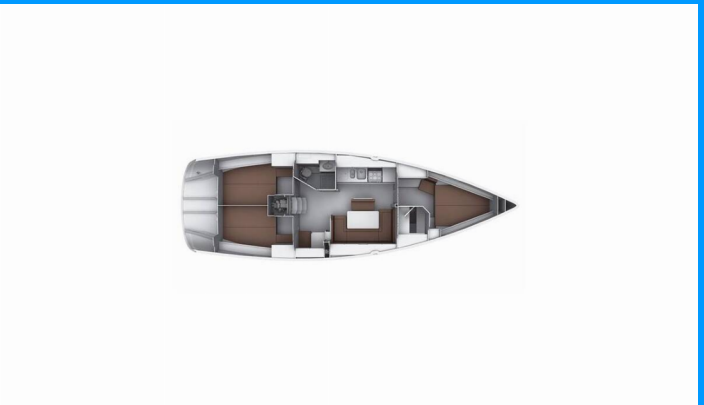

BAVARIA CRUISER 40

Vega

The Sailing yacht Bavaria Cruiser 40 „Vega“, built in 2012, is moored in Setur Göcek Village Port, Göcek - Turkey. The yacht has 3 cabins, can accomodate 6 persons and has 2 toilets/showers.

Vega

Production Year

2012

Length

12.35 m

Cabins

3

Berths

6

Max. Passengers

6

Head/Shower

2

STANDARD YACHT EQUIPMENT

Comfort

Bed linen, Towels