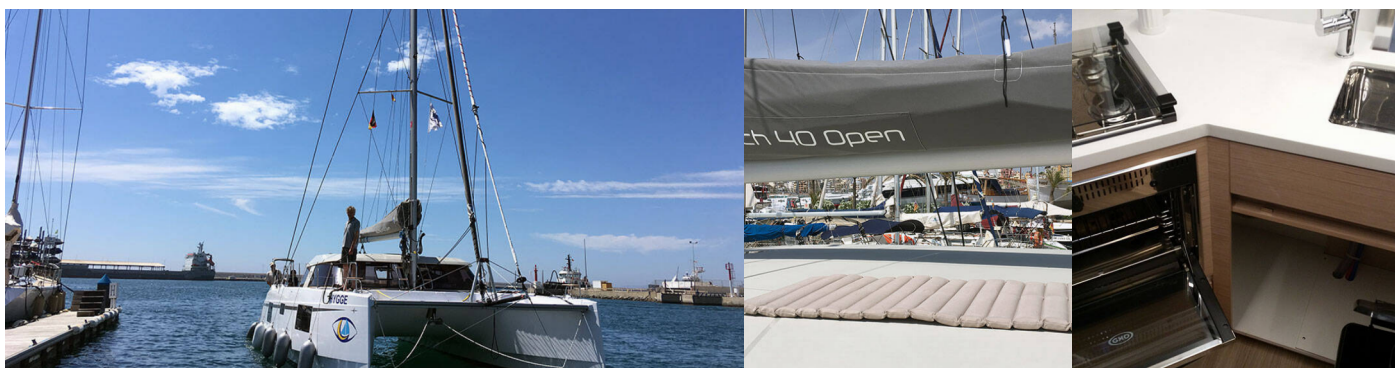

PRICE / WEEKS

05.12. - 12.12.2026

3.389 €

12.12. - 19.12.2026

3.389 €

19.12. - 26.12.2026

3.389 €

WEB

najachty.pl

PHONE

+48 882 071 532

E-MAIL

biuro@najachty.pl

NAJACHTY

ul. Pi. Świętej Małgorzaty 1-2/42B, 58-100, Świdnica, Poland