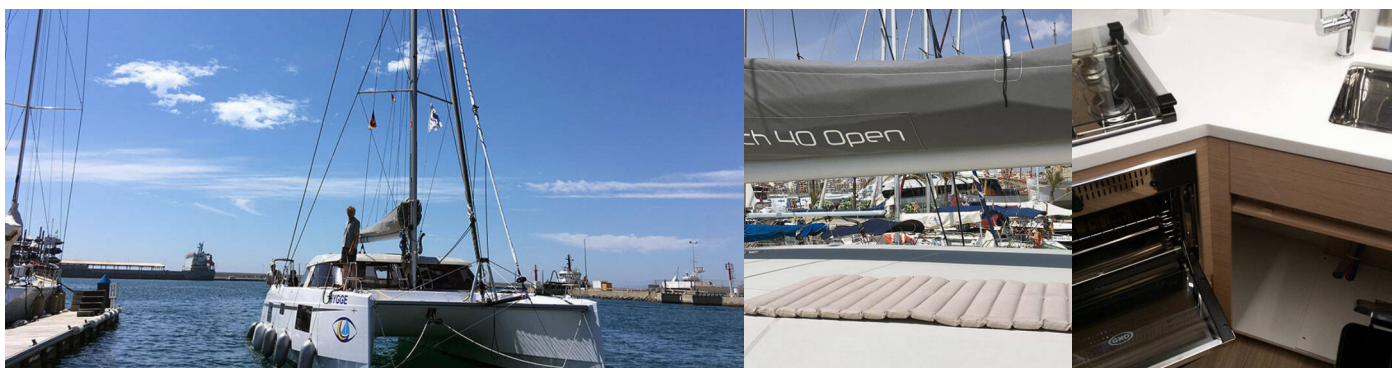

PRICE / WEEKS

16.05. - 06.06.2026 Booked	06.06. - 13.06.2026 6.409 €	13.06. - 20.06.2026 6.731 €	20.06. - 27.06.2026 6.865 €
27.06. - 04.07.2026 Booked	04.07. - 11.07.2026 7.644 €	11.07. - 18.07.2026 8.188 €	18.07. - 25.07.2026 8.677 €
25.07. - 01.08.2026 9.777 €	01.08. - 08.08.2026 9.899 €	08.08. - 15.08.2026 Booked	15.08. - 22.08.2026 8.555 €
22.08. - 29.08.2026 8.249 €	29.08. - 05.09.2026 7.974 €	05.09. - 12.09.2026 7.698 €	12.09. - 19.09.2026 Booked
19.09. - 26.09.2026 6.809 €	26.09. - 03.10.2026 6.379 €	03.10. - 10.10.2026 5.995 €	10.10. - 17.10.2026 5.339 €
17.10. - 24.10.2026 4.255 €	24.10. - 31.10.2026 3.675 €	31.10. - 07.11.2026 3.389 €	07.11. - 14.11.2026 3.389 €
14.11. - 21.11.2026 3.389 €	21.11. - 28.11.2026 3.389 €	28.11. - 05.12.2026 3.389 €	

WEB

najachty.pl

PHONE

+48 882 071 532

E-MAIL

biuro@najachty.pl

NAJACHTY

ul. Pi. Świętej Małgorzaty 1-2/42B, 58-100, Świdnica, Poland