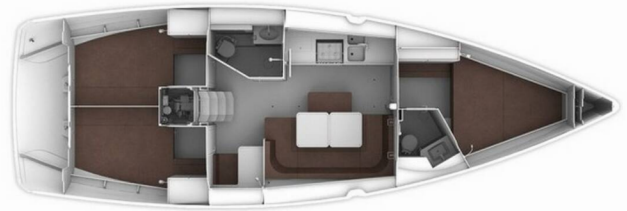

BAVARIA CRUISER 41

Nina

The Sailing yacht Bavaria Cruiser 41 „Nina“, built in 2018, is moored in ACI Marina Split, Split - Croatia. The yacht has 3 cabins, can accommodate 6 + 2 persons and has 2 toilets/showers.

6 + 2

Head/Shower

2

STANDARD YACHT EQUIPMENT

Deck

Bilge pump - Mechanic, Bimini top, Cockpit table, Cockpit/stern, outside shower, Dinghy with outboard engine, Electric anchor windlass, Sprayhood

Entertainment