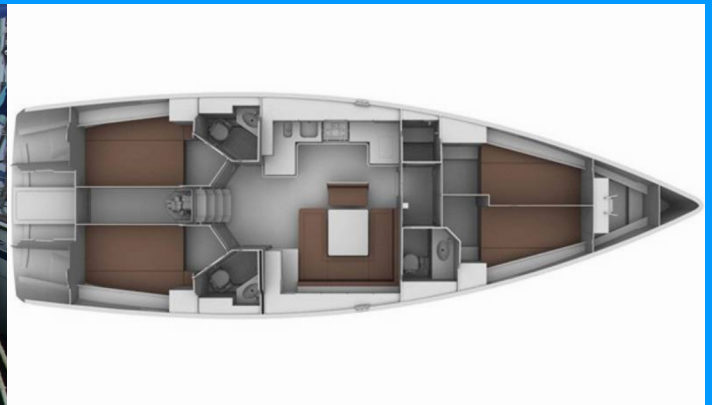

BAVARIA CRUISER 45

Patroklos

The Sailing yacht Bavaria Cruiser 45 „Patroklos“, built in 2013, is moored in Lefkas main port, Lefkas - Greece. The yacht has 4 cabins, can accommodate 8 + 1 persons and has 3 toilets/showers.

8 + 1

Head/Shower

3

STANDARD YACHT EQUIPMENT

Comfort

Bedlinen and towels

Deck

Bathing platform, Bimini top, Cockpit table, Cockpit/stern, outside shower, Dinghy, Electric anchor windlass, Fenders, Mooring ropes, Outboard engine, Sprayhood, Swimming ladder, Winch handles