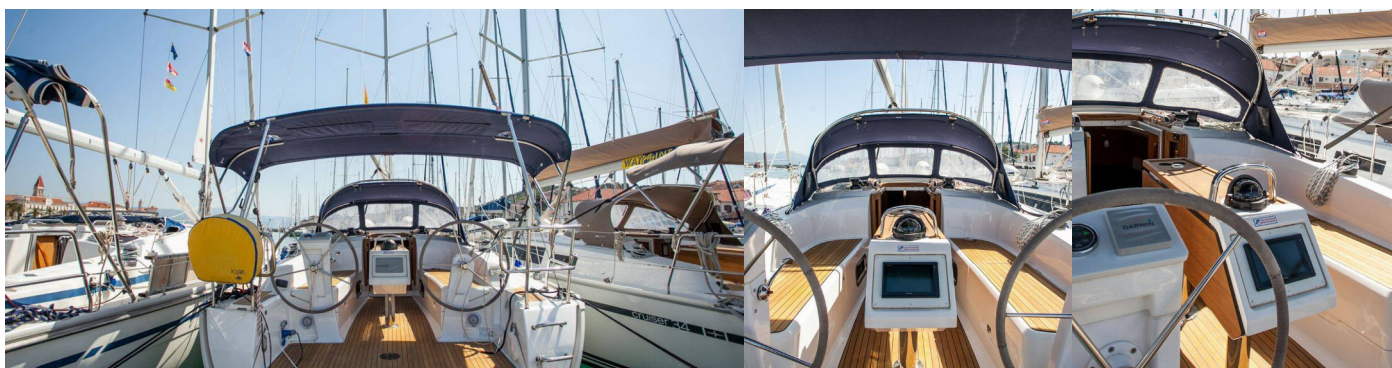

PRICE / WEEKS

07.06. - 21.06.2025 Booked	21.06. - 28.06.2025 2.151 € ~~2.390 €~~	28.06. - 05.07.2025 2.430 € ~~2.700 €~~	05.07. - 12.07.2025 2.430 € ~~2.700 €~~
12.07. - 19.07.2025 2.430 € ~~2.700 €~~	19.07. - 26.07.2025 2.610 € ~~2.900 €~~	26.07. - 02.08.2025 2.610 € ~~2.900 €~~	02.08. - 09.08.2025 2.610 € ~~2.900 €~~
09.08. - 16.08.2025 2.610 € ~~2.900 €~~	16.08. - 23.08.2025 2.430 € ~~2.700 €~~	23.08. - 30.08.2025 2.430 € ~~2.700 €~~	30.08. - 06.09.2025 2.430 € ~~2.700 €~~
06.09. - 13.09.2025 2.151 € ~~2.390 €~~	13.09. - 20.09.2025 1.728 € ~~1.920 €~~	20.09. - 27.09.2025 1.395 € ~~1.550 €~~	27.09. - 04.10.2025 1.395 € ~~1.550 €~~
04.10. - 11.10.2025 1.395 € ~~1.550 €~~	11.10. - 18.10.2025 1.395 € ~~1.550 €~~	18.10. - 25.10.2025 1.395 € ~~1.550 €~~	25.10. - 01.11.2025 1.395 € ~~1.550 €~~
01.11. - 08.11.2025 1.395 € ~~1.550 €~~	08.11. - 15.11.2025 1.395 € ~~1.550 €~~	15.11. - 22.11.2025 1.395 € ~~1.550 €~~	22.11. - 29.11.2025 1.395 € ~~1.550 €~~
29.11. - 06.12.2025 1.395 € ~~1.550 €~~	06.12. - 13.12.2025 1.395 € ~~1.550 €~~	13.12. - 20.12.2025 1.395 € ~~1.550 €~~	20.12. - 27.12.2025 1.395 € ~~1.550 €~~

WEB

najachty.pl

PHONE

+48 882 071 532

E-MAIL

biuro@najachty.pl

NAJACHTY

ul. Pi. Świętej Małgorzaty 1-2/42B, 58-100, Świdnica, Poland