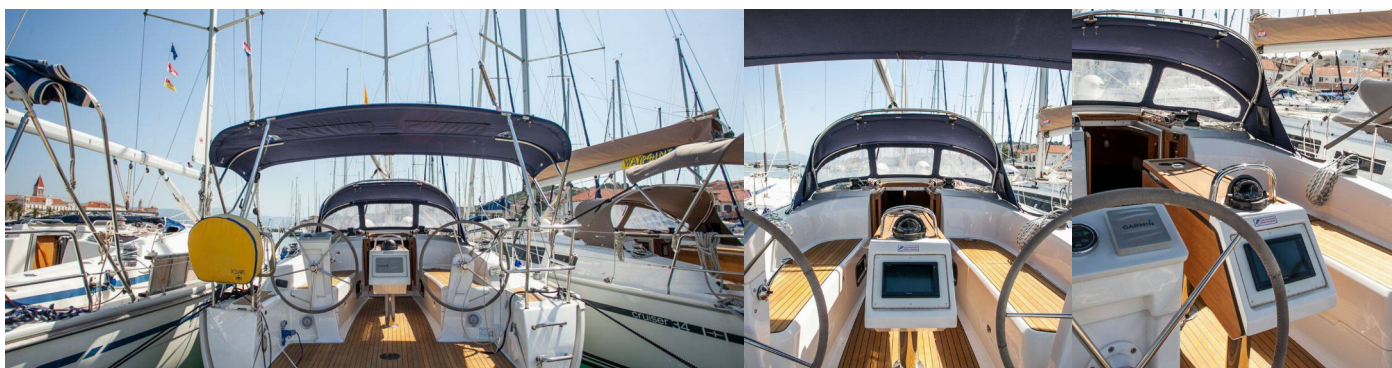

PRICE / WEEKS

23.11. - 30.11.2024 853 € ~~1.550 €~~	01.12. - 01.03.2025 Booked	01.03. - 08.03.2025 873 € ~~970 €~~	08.03. - 15.03.2025 873 € ~~970 €~~
15.03. - 22.03.2025 873 € ~~970 €~~	22.03. - 29.03.2025 873 € ~~970 €~~	29.03. - 05.04.2025 873 € ~~970 €~~	05.04. - 12.04.2025 873 € ~~970 €~~
12.04. - 19.04.2025 873 € ~~970 €~~	19.04. - 26.04.2025 1.053 € ~~1.170 €~~	26.04. - 03.05.2025 1.053 € ~~1.170 €~~	03.05. - 10.05.2025 1.053 € ~~1.170 €~~
10.05. - 17.05.2025 1.395 € ~~1.550 €~~	17.05. - 24.05.2025 1.395 € ~~1.550 €~~	24.05. - 31.05.2025 1.728 € ~~1.920 €~~	31.05. - 07.06.2025 2.151 € ~~2.390 €~~

WEB

najachty.pl

PHONE

+48 882 071 532

E-MAIL

biuro@najachty.pl

NAJACHTY

ul. Pi. Świętej Małgorzaty 1-2/42B, 58-100, Świdnica, Poland