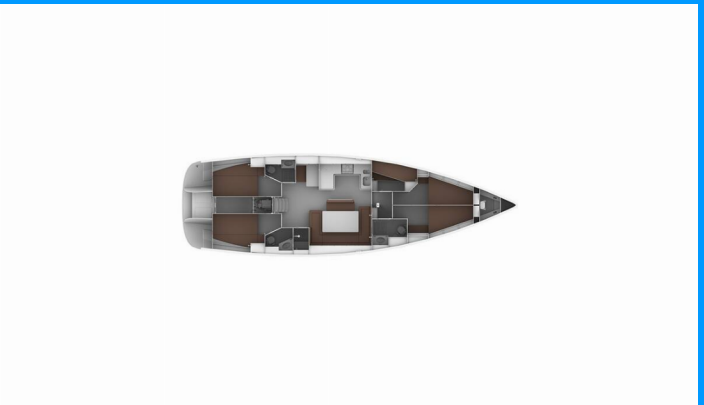

BAVARIA CRUISER 50

Leonis

The Sailing yacht Bavaria Cruiser 50 „Leonis“, built in 2011, is moored in Arenal/Playa de Palma, - Spain. The yacht has 5 cabins, can accommodate 10 + 2 persons and has 3 toilets/showers.

YACHT SPECIFICATIONS

Charter Base

Arenal/Playa de Palma, Spain

Yacht ID

1483

Brand

Bavaria Yachtbau

Name

Leonis

Production Year

2011

Length

15.57 m

Cabins

5

Berths