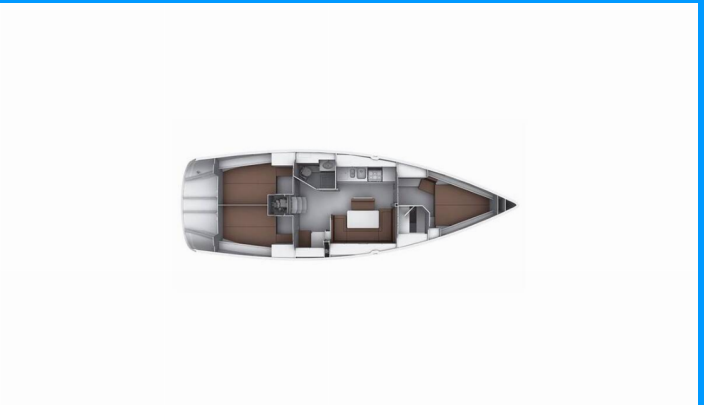

BAVARIA CRUISER 40

Tesoro

The Sailing yacht Bavaria Cruiser 40 „Tesoro“, built in 2013, is moored in Arenal/Playa de Palma, - Spain. The yacht has 3 cabins, can accomodate 6 persons and has 2 toilets/showers.

Tesoro

Production Year

2013

Length

12.35 m

Cabins

3

Berths

6

Max. Passengers

8

Head/Shower

2

STANDARD YACHT EQUIPMENT

Deck

Bathing platform, Bimini top, Cockpit table, Cockpit/stern, outside shower, Dinghy (with paddles), Fenders, Jerry cans for fuel, Round/globular fender, Spare anchor (Reserve, Auxiliary anchor), Sprayhood, Swimming ladder, Teak cockpit, Teak deck