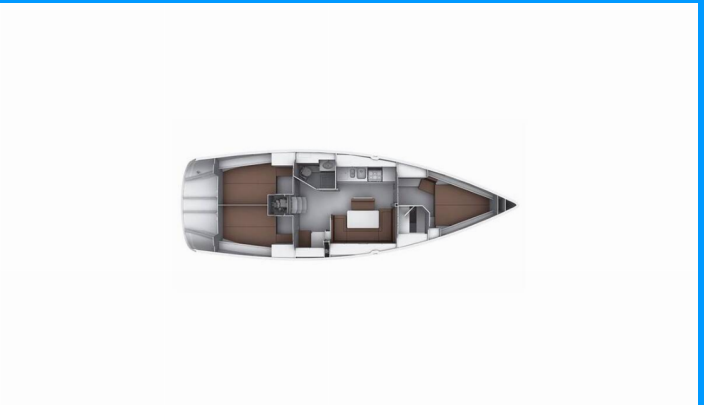

BAVARIA CRUISER 40

Tesoro

The Sailing yacht Bavaria Cruiser 40 „Tesoro“, built in 2013, is moored in Arenal/Playa de Palma, - Spain. The yacht has 3 cabins, can accommodate 6 persons and has 2 toilets/showers.

Tesoro

Production Year

2013

Length

12.35 m

Cabins

3

Berths

6

Max. Passengers

8

Head/Shower

2

STANDARD YACHT EQUIPMENT

Deck

Bathing platform, Bimini top, Cockpit table, Cockpit/stern, outside shower, Dinghy (with paddles), Fenders, Jerry cans for fuel, Round/globular fender, Spare anchor (Reserve, Auxiliary anchor), Sprayhood, Swimming ladder, Teak cockpit, Teak deck