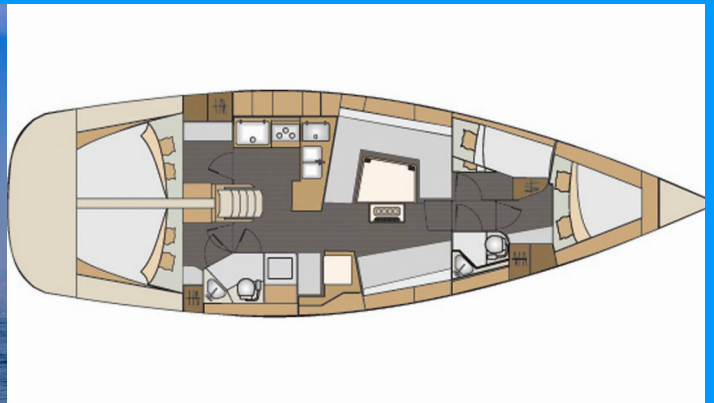

ELAN IMPRESSION 45

Anita

The Sailing yacht Elan Impression 45 „Anita“, built in 2018, is moored in ACI Marina Split, Split - Croatia. The yacht has 4 cabins, can accommodate 8 + 2 persons and has 2 toilets/showers.

Anita

Production Year

2018

Length

13.85 m

Cabins

4

Berths