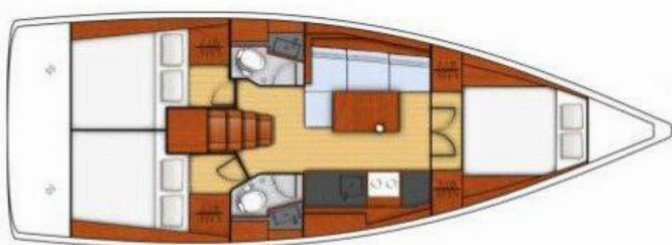

PRICE / WEEKS

25.04. - 02.05.2026 1.827 € ~~2.100 €~~	02.05. - 09.05.2026 1.680 € ~~2.100 €~~	09.05. - 16.05.2026 1.880 € ~~2.350 €~~	16.05. - 23.05.2026 1.998 € ~~2.350 €~~
23.05. - 30.05.2026 On option	30.05. - 20.06.2026 Booked	20.06. - 27.06.2026 Booked	27.06. - 04.07.2026 3.230 € ~~3.800 €~~
04.07. - 11.07.2026 3.230 € ~~3.800 €~~	11.07. - 18.07.2026 3.230 € ~~3.800 €~~	18.07. - 25.07.2026 Booked	25.07. - 01.08.2026 Booked
01.08. - 08.08.2026 3.825 € ~~4.500 €~~	08.08. - 15.08.2026 3.825 € ~~4.500 €~~	15.08. - 22.08.2026 3.825 € ~~4.500 €~~	22.08. - 29.08.2026 3.315 € ~~3.900 €~~
29.08. - 05.09.2026 3.510 € ~~3.900 €~~	05.09. - 12.09.2026 3.510 € ~~3.900 €~~	12.09. - 19.09.2026 3.150 € ~~3.500 €~~	19.09. - 26.09.2026 3.150 € ~~3.500 €~~
26.09. - 03.10.2026 2.610 € ~~2.900 €~~	03.10. - 10.10.2026 Booked	10.10. - 17.10.2026 2.250 € ~~2.500 €~~	17.10. - 24.10.2026 1.755 € ~~1.950 €~~
24.10. - 31.10.2026 1.755 € ~~1.950 €~~	31.10. - 07.11.2026 1.755 € ~~1.950 €~~		

WEB

najachty.pl

PHONE

+48 882 071 532

E-MAIL

biuro@najachty.pl

NAJACHTY

ul. Pi. Świętej Małgorzaty 1-2/42B, 58-100, Świdnica, Poland