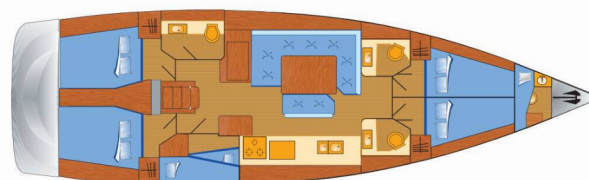

# SUN ODYSSEY 519

Elsa

The Sailing yacht Sun Odyssey 519 „Elsa“, built in 2018, is moored in Marina Frapa, Rogoznica, Rogoznica - Croatia. The yacht has 5 + 1 cabins, can accommodate 10 + 2 + 1 persons and has 3 toilets/showers.