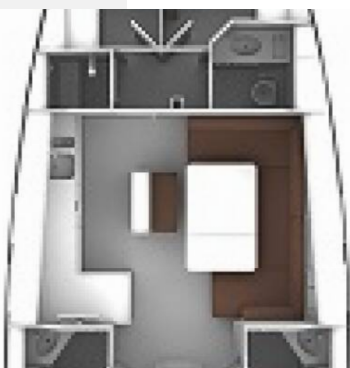

PRICE / WEEKS

05.12. - 12.12.2026 1.700 € ~~2.000 €~~	12.12. - 19.12.2026 1.700 € ~~2.000 €~~	19.12. - 26.12.2026 1.700 € ~~2.000 €~~	02.01. - 09.01.2027 1.700 € ~~2.000 €~~
09.01. - 16.01.2027 1.700 € ~~2.000 €~~	16.01. - 23.01.2027 1.700 € ~~2.000 €~~	23.01. - 30.01.2027 1.700 € ~~2.000 €~~	30.01. - 06.02.2027 1.700 € ~~2.000 €~~
06.02. - 13.02.2027 1.700 € ~~2.000 €~~	13.02. - 20.02.2027 1.700 € ~~2.000 €~~	20.02. - 27.02.2027 1.700 € ~~2.000 €~~	27.02. - 06.03.2027 1.700 € ~~2.000 €~~
06.03. - 13.03.2027 1.700 € ~~2.000 €~~	13.03. - 20.03.2027 1.700 € ~~2.000 €~~	20.03. - 27.03.2027 1.700 € ~~2.000 €~~	27.03. - 03.04.2027 1.700 € ~~2.000 €~~
03.04. - 10.04.2027 On option	10.04. - 17.04.2027 On option	17.04. - 24.04.2027 On option	24.04. - 01.05.2027 3.230 € ~~3.800 €~~
01.05. - 08.05.2027 3.230 € ~~3.800 €~~	08.05. - 15.05.2027 3.230 € ~~3.800 €~~	15.05. - 22.05.2027 3.230 € ~~3.800 €~~	22.05. - 29.05.2027 3.230 € ~~3.800 €~~
29.05. - 05.06.2027 3.400 € ~~4.000 €~~	05.06. - 12.06.2027 3.400 € ~~4.000 €~~	12.06. - 19.06.2027 3.400 € ~~4.000 €~~	19.06. - 26.06.2027 3.400 € ~~4.000 €~~

WEB

najachty.pl

PHONE

+48 882 071 532

E-MAIL

biuro@najachty.pl

NAJACHTY

ul. Pi. Świętej Małgorzaty 1-2/42B, 58-100, Świdnica, Poland