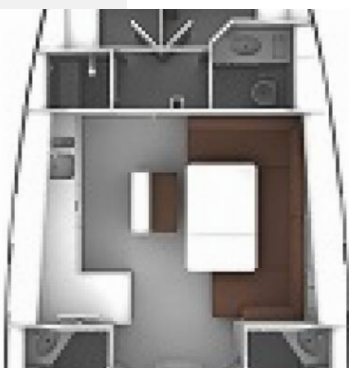

PRICE / WEEKS

05.12. - 12.12.2026 1.700 € ~~2.000 €~~	12.12. - 19.12.2026 1.700 € ~~2.000 €~~	19.12. - 26.12.2026 1.700 € ~~2.000 €~~	02.01. - 09.01.2027 1.700 € ~~2.000 €~~
09.01. - 16.01.2027 1.700 € ~~2.000 €~~	16.01. - 23.01.2027 1.700 € ~~2.000 €~~	23.01. - 30.01.2027 1.700 € ~~2.000 €~~	30.01. - 06.02.2027 1.700 € ~~2.000 €~~
06.02. - 13.02.2027 1.700 € ~~2.000 €~~	13.02. - 20.02.2027 1.700 € ~~2.000 €~~	20.02. - 27.02.2027 1.700 € ~~2.000 €~~	27.02. - 06.03.2027 1.700 € ~~2.000 €~~
06.03. - 13.03.2027 1.700 € ~~2.000 €~~	13.03. - 20.03.2027 1.700 € ~~2.000 €~~	20.03. - 27.03.2027 1.700 € ~~2.000 €~~	27.03. - 03.04.2027 1.700 € ~~2.000 €~~
03.04. - 10.04.2027 On option	10.04. - 17.04.2027 On option	17.04. - 24.04.2027 On option	24.04. - 01.05.2027 3.230 € ~~3.800 €~~
01.05. - 08.05.2027 3.230 € ~~3.800 €~~	08.05. - 15.05.2027 3.230 € ~~3.800 €~~	15.05. - 22.05.2027 3.230 € ~~3.800 €~~	22.05. - 29.05.2027 3.230 € ~~3.800 €~~
29.05. - 05.06.2027 3.400 € ~~4.000 €~~	05.06. - 12.06.2027 3.400 € ~~4.000 €~~	12.06. - 19.06.2027 3.400 € ~~4.000 €~~	19.06. - 26.06.2027 3.400 € ~~4.000 €~~

WEB

najachty.pl

PHONE

+48 882 071 532

E-MAIL

biuro@najachty.pl

NAJACHTY

ul. Pi. Świętej Małgorzaty 1-2/42B, 58-100, Świdnica, Poland