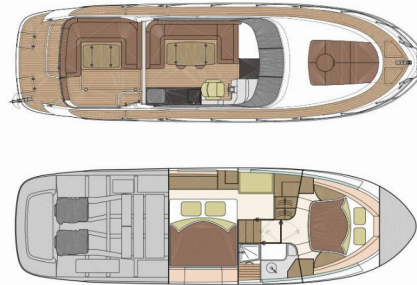

MAREX 375

North Star

The Motor yacht Marex 375 „North star“, built in 2018, is moored in Marina Mandalina, Sibenik, Sibenik - Croatia. The yacht has 2 cabins, can accomodate 4 + 2 persons and has 1 toilets/showers.

North star

Production Year

2018

Length

12.05 m

Cabins

2

Berths

Deck

Anchor (Lewmar, 20kg), Cockpit table, Cockpit/stern, outside shower, Dinghy, Electric anchor windlass (Quick Genius ultra, model: Q1000U, 12V, 800 W), Hard Top Bimini, Outboard engine

Entertainment