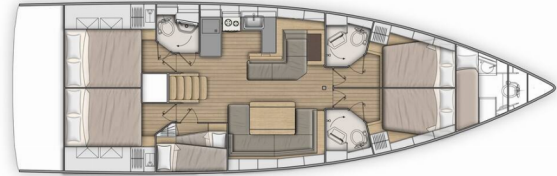

# OCEANIS 51.1

Kos 51.1

The Sailing yacht Oceanis 51.1 „Kos 51.1“, built in 2018, is moored in Lefkas, D-Marin, Lefkas - Greece. The yacht has 5 + 1 cabins, can accommodate 10 + 1 persons and has 3 + 1 toilets/showers.