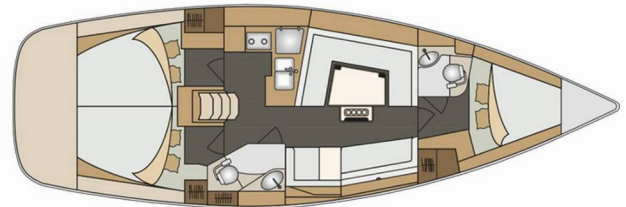

ELAN IMPRESSION 40

Tino

The Sailing yacht Elan Impression 40 „Tino“, built in 2017, is moored in ACI Marina Split, Split - Croatia. The yacht has 3 cabins, can accommodate 6 + 2 persons and has 2 toilets/showers.

Tino

Production Year

2017

Length

11.90 m

Cabins

3

Berths