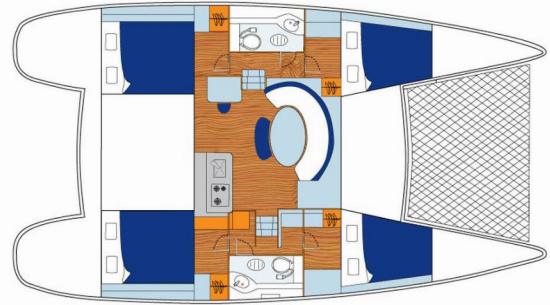

LAGOON 380 S2

Thalassaki

The Catamaran Lagoon 380 S2 „Thalassaki“, built in 2014, is moored in Athens, Alimos marina, - Greece. The yacht has 4 cabins, can accomodate 8 + 2 persons and has 2 toilets/showers.

Thalassaki

Production Year

2014

Length

11.55 m

Cabins

4

Berths

8 + 2

Head/Shower

2

STANDARD YACHT EQUIPMENT

Comfort

Bed linen

Deck

Hard Top Bimini, Outboard engine