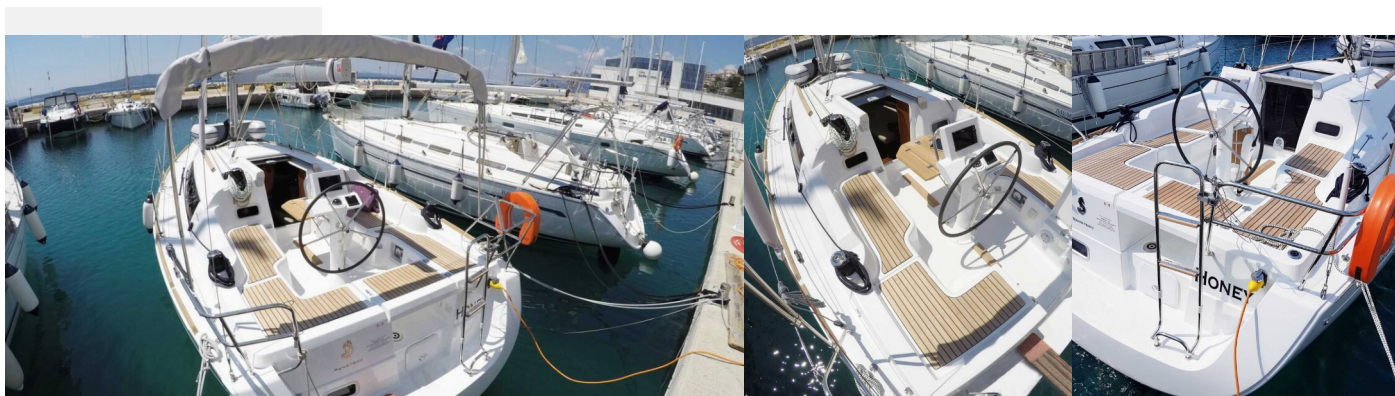

PRICE / WEEKS

07.06. - 14.06.2025 1.582 € ~~1.850 €~~	14.06. - 21.06.2025 1.582 € ~~1.850 €~~	21.06. - 28.06.2025 1.838 € ~~2.150 €~~	28.06. - 05.07.2025 1.838 € ~~2.150 €~~
05.07. - 12.07.2025 1.940 € ~~2.150 €~~	12.07. - 19.07.2025 2.076 € ~~2.300 €~~	19.07. - 26.07.2025 2.076 € ~~2.300 €~~	26.07. - 02.08.2025 2.076 € ~~2.300 €~~
02.08. - 09.08.2025 2.076 € ~~2.300 €~~	09.08. - 16.08.2025 1.940 € ~~2.150 €~~	16.08. - 23.08.2025 1.940 € ~~2.150 €~~	23.08. - 30.08.2025 1.706 € ~~1.890 €~~
30.08. - 06.09.2025 1.706 € ~~1.890 €~~	06.09. - 13.09.2025 1.471 € ~~1.630 €~~	13.09. - 20.09.2025 1.245 € ~~1.380 €~~	20.09. - 27.09.2025 1.180 € ~~1.380 €~~
27.09. - 04.10.2025 1.026 € ~~1.200 €~~	04.10. - 11.10.2025 1.026 € ~~1.200 €~~	11.10. - 18.10.2025 1.026 € ~~1.200 €~~	18.10. - 25.10.2025 1.026 € ~~1.200 €~~
25.10. - 01.11.2025 1.026 € ~~1.200 €~~	01.11. - 08.11.2025 1.026 € ~~1.200 €~~	08.11. - 15.11.2025 1.026 € ~~1.200 €~~	15.11. - 22.11.2025 1.026 € ~~1.200 €~~
22.11. - 29.11.2025 1.026 € ~~1.200 €~~	29.11. - 06.12.2025 1.026 € ~~1.200 €~~	06.12. - 13.12.2025 1.026 € ~~1.200 €~~	13.12. - 20.12.2025 1.026 € ~~1.200 €~~

WEB

najachty.pl

PHONE

+48 882 071 532

E-MAIL

biuro@najachty.pl

NAJACHTY

ul. Pi. Świętej Małgorzaty 1-2/42B, 58-100, Świdnica, Poland