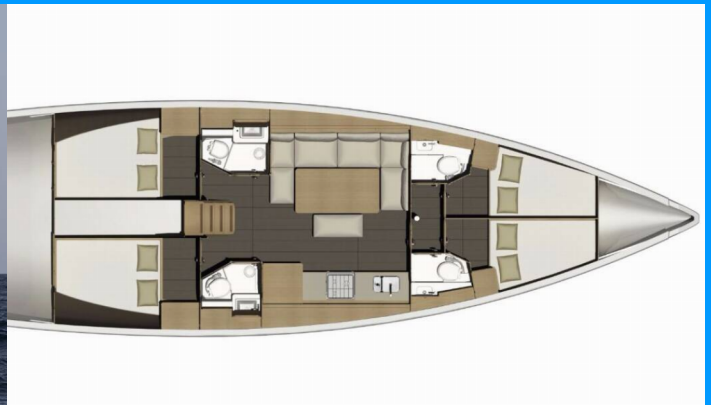

DUFOUR 460 GL

Pinacolada

The Sailing yacht Dufour 460 GL „Pinacolada“, built in 2017, is moored in Marina Poseidon, Milazzo, - Italy. The yacht has 4 cabins, can accommodate 8 + 2 persons and has 4 toilets/showers.

Pinacolada

Production Year

2017

Length

14.15 m

Cabins

4

Berths