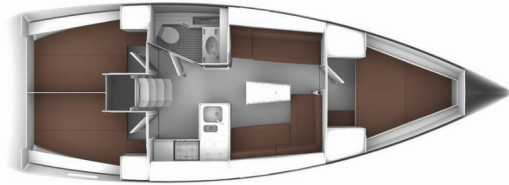

BAVARIA CRUISER 37

Lilli

The Sailing yacht Bavaria Cruiser 37 „Lilli“, built in 2017, is moored in Marina Vrsar, - Croatia. The yacht has 3 cabins, can accomodate 6 persons and has 1 toilets/showers.

YACHT SPECIFICATIONS

Production Year

2017

Length

11.30 m

Cabins

3

Berths

6