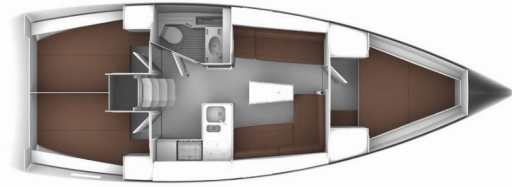

BAVARIA CRUISER 37

Mimi

The Sailing yacht Bavaria Cruiser 37 „Mimi“, built in 2017, is moored in Marina Vrsar, - Croatia. The yacht has 3 cabins, can accomodate 6 persons and has 1 toilets/showers.

YACHT SPECIFICATIONS

Production Year

2017

Length

11.30 m

Cabins

3

Berths

6