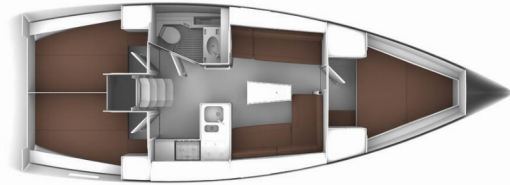

BAVARIA CRUISER 37

Mimi

The Sailing yacht Bavaria Cruiser 37 „Mimi“, built in 2017, is moored in Marina Vrsar, - Croatia. The yacht has 3 cabins, can accomodate 6 persons and has 1 toilets/showers.

YACHT SPECIFICATIONS

Production Year

2017

Length

11.30 m

Cabins

3

Berths

6