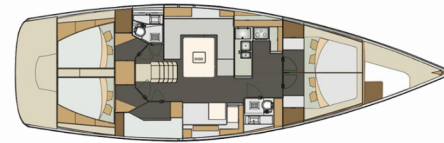

ELAN IMPRESSION 50

Vuschi

The Sailing yacht Elan Impression 50 „Vuschi“, built in 2017, is moored in Marina Kremik, Primosten, - Croatia. The yacht has 5 cabins, can accomodate 10 + 2 persons and has 2 toilets/showers.

YACHT SPECIFICATIONS

Charter Base

**Marina Kremik, Primosten, Croatia
(01.01.-31.12.2024)**

**Pula, Marina Polesana, Croatia (01.01.-
31.12.2099)**

Yacht ID

1245

Brand

Elan Marine

Name

Vuschi

Production Year

2017

Length

15.20 m

Cabins

5

Berths

10 + 2

Head/Shower

2

STANDARD YACHT EQUIPMENT

Comfort

Bed linen, Blankets, Pillows

Deck

Bimini top, Cockpit table, Cockpit/stern, outside shower, Dinghy, Electric anchor windlass, Sprayhood

Entertainment

Indoor speakers, Outdoor speakers, Radio, USB, Bluetooth

Galley

Gas bottles, Gas cookers, Hot water, Oven, Refrigerator, Sink

Navigation

Autopilot, Bow thruster, Compass, GPS chart plotter - cockpit, Navigation (Nautical) charts and nautical guide , Radar reflector, Wind instrument/Anemometer

Safety

Distress signals, Fire extinguisher , First aid kit , Life belts (Safety harness), Life jackets, VHF radio

Yacht electrics

Batteries, Shore power cable