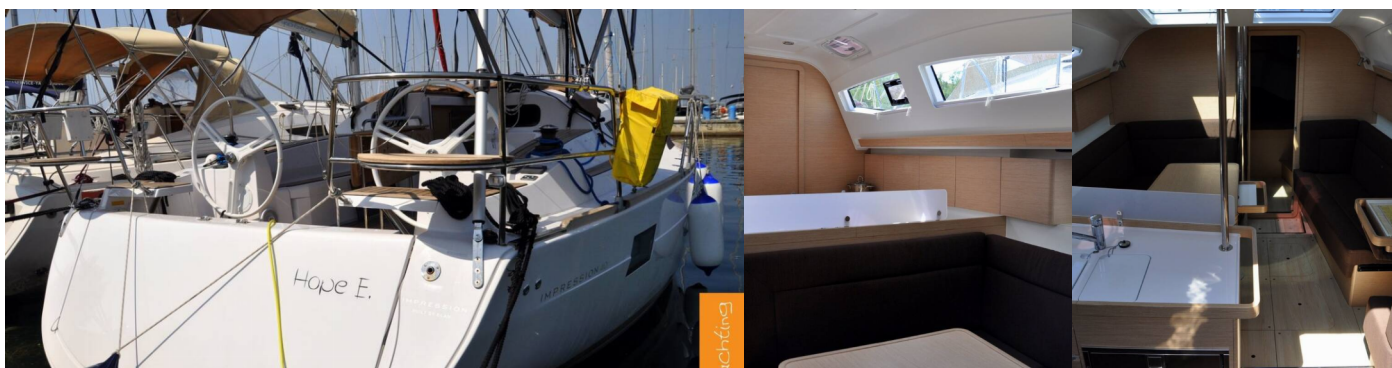

PRICE / WEEKS

23.11. - 30.11.2024 1.680 €	30.11. - 07.12.2024 1.680 €	07.12. - 14.12.2024 1.680 €	14.12. - 21.12.2024 1.680 €
21.12. - 28.12.2024 2.310 €	28.12. - 04.01.2025 2.040 €	04.01. - 11.01.2025 1.512 € ~~1.680 €~~	11.01. - 18.01.2025 1.512 € ~~1.680 €~~
18.01. - 25.01.2025 1.512 € ~~1.680 €~~	25.01. - 01.02.2025 1.512 € ~~1.680 €~~	01.02. - 08.02.2025 1.512 € ~~1.680 €~~	08.02. - 15.02.2025 1.512 € ~~1.680 €~~
15.02. - 22.02.2025 1.512 € ~~1.680 €~~	27.02. - 02.03.2025 Booked	08.03. - 15.03.2025 1.512 € ~~1.680 €~~	15.03. - 22.03.2025 1.512 € ~~1.680 €~~
22.03. - 29.03.2025 1.512 € ~~1.680 €~~	29.03. - 05.04.2025 2.079 € ~~2.310 €~~	05.04. - 12.04.2025 2.079 € ~~2.310 €~~	12.04. - 19.04.2025 Booked
19.04. - 26.04.2025 2.079 € ~~2.310 €~~	26.04. - 03.05.2025 2.385 € ~~2.650 €~~	03.05. - 10.05.2025 2.385 € ~~2.650 €~~	10.05. - 17.05.2025 2.385 € ~~2.650 €~~
17.05. - 24.05.2025 2.385 € ~~2.650 €~~	24.05. - 31.05.2025 2.385 € ~~2.650 €~~	31.05. - 07.06.2025 2.385 € ~~2.650 €~~	

WEB

najachty.pl

PHONE

+48 882 071 532

E-MAIL

biuro@najachty.pl

NAJACHTY

ul. Pi. Świętej Małgorzaty 1-2/42B, 58-100, Świdnica, Poland