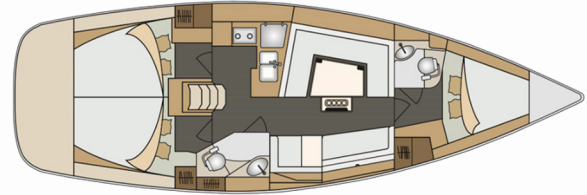

ELAN IMPRESSION 40

Hope E.

The Sailing yacht Elan Impression 40 „Hope E.“, built in 2017, is moored in Izola, - Slovenia. The yacht has 3 cabins, can accommodate 6 + 2 persons and has 2 toilets/showers.

Hope E.

Production Year

2017

Length

11.90 m

Cabins

3

Berths

6 + 2

Head/Shower

2

STANDARD YACHT EQUIPMENT

Comfort

Bed linen

Deck

Bimini top, Cockpit table, Cockpit/stern, outside shower, Dinghy, Electric anchor windlass, Gangway, Sprayhood