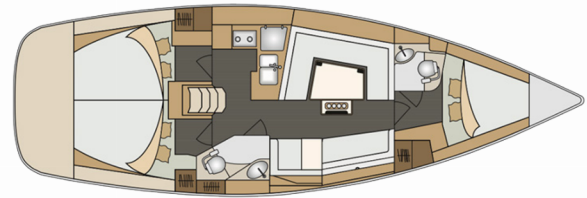

ELAN IMPRESSION 40

Orca.I

The Sailing yacht Elan Impression 40 „Orca.I“, built in 2017, is moored in Izola, - Slovenia. The yacht has 3 cabins, can accommodate 6 + 2 persons and has 2 toilets/showers.

YACHT SPECIFICATIONS

Production Year

2017

Length

11.90 m

Cabins

3

Berths

6 + 2

Head/Shower

2

STANDARD YACHT EQUIPMENT

Comfort

Bed linen

Deck

Bimini top, Cockpit table, Cockpit/stern, outside shower, Dinghy, Electric anchor windlass, Gangway, Sprayhood

Entertainment