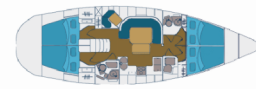

# ELAN 45

Nafsika

The Sailing yacht Elan 45 „Nafsika“, built in 2002, is moored in Lefkas, D-Marin, Lefkas - Greece. The yacht has 4 cabins, can accomodate 8 persons and has 2 toilets/showers.