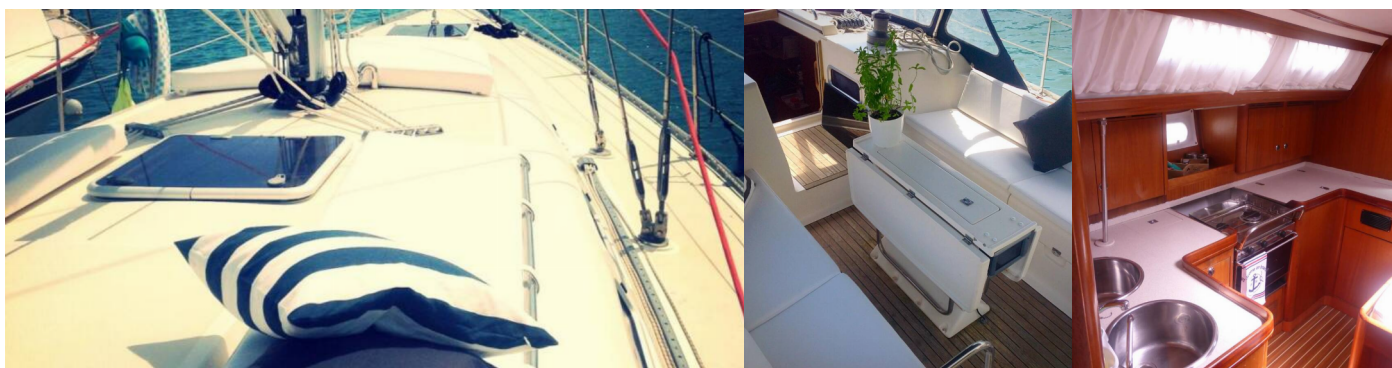

PRICE / WEEKS

16.05. - 23.05.2026 Booked	23.05. - 30.05.2026 1.500 €	30.05. - 06.06.2026 2.090 € ~~2.200 €~~	06.06. - 13.06.2026 2.090 € ~~2.200 €~~
13.06. - 27.06.2026 Booked	27.06. - 04.07.2026 2.280 € ~~2.400 €~~	04.07. - 11.07.2026 2.280 € ~~2.400 €~~	11.07. - 18.07.2026 2.280 € ~~2.400 €~~
18.07. - 01.08.2026 Booked	01.08. - 08.08.2026 2.660 € ~~2.800 €~~	08.08. - 15.08.2026 Booked	15.08. - 22.08.2026 Booked
22.08. - 29.08.2026 Booked	29.08. - 05.09.2026 Booked	05.09. - 12.09.2026 Booked	12.09. - 19.09.2026 2.200 €
19.09. - 26.09.2026 Booked	26.09. - 03.10.2026 2.200 €	03.10. - 10.10.2026 1.800 €	10.10. - 17.10.2026 1.800 €
17.10. - 24.10.2026 1.800 €	24.10. - 31.10.2026 1.800 €	31.10. - 07.11.2026 1.800 €	07.11. - 14.11.2026 1.800 €
14.11. - 21.11.2026 1.620 € ~~1.800 €~~	21.11. - 28.11.2026 1.620 € ~~1.800 €~~	28.11. - 05.12.2026 1.620 € ~~1.800 €~~	

WEB

najachty.pl

PHONE

+48 882 071 532

E-MAIL

biuro@najachty.pl

NAJACHTY

ul. Pi. Świętej Małgorzaty 1-2/42B, 58-100, Świdnica, Poland