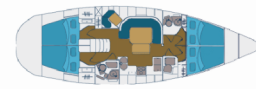

ELAN 45

Nafsika

The Sailing yacht Elan 45 „Nafsika“, built in 2002, is moored in Lefkas, D-Marin, Lefkas - Greece. The yacht has 4 cabins, can accomodate 8 persons and has 2 toilets/showers.

YACHT SPECIFICATIONS