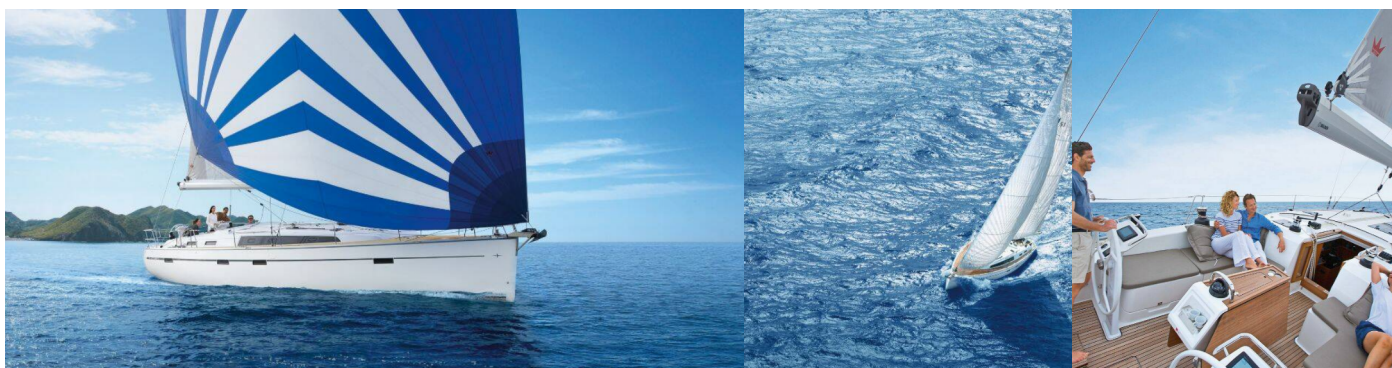

PRICE / WEEKS

05.07. - 12.07.2025 4.080 € ~~4.800 €~~	12.07. - 19.07.2025 4.080 € ~~4.800 €~~	19.07. - 26.07.2025 4.080 € ~~4.800 €~~	26.07. - 02.08.2025 4.505 € ~~5.300 €~~
02.08. - 09.08.2025 4.505 € ~~5.300 €~~	09.08. - 16.08.2025 4.505 € ~~5.300 €~~	16.08. - 23.08.2025 4.505 € ~~5.300 €~~	23.08. - 30.08.2025 3.698 € ~~4.350 €~~
30.08. - 06.09.2025 3.698 € ~~4.350 €~~	06.09. - 13.09.2025 3.698 € ~~4.350 €~~	13.09. - 20.09.2025 3.825 € ~~4.500 €~~	20.09. - 27.09.2025 3.825 € ~~4.500 €~~
27.09. - 04.10.2025 2.890 € ~~3.400 €~~	04.10. - 11.10.2025 2.890 € ~~3.400 €~~	11.10. - 18.10.2025 2.465 € ~~2.900 €~~	18.10. - 25.10.2025 2.465 € ~~2.900 €~~
25.10. - 01.11.2025 2.465 € ~~2.900 €~~	01.11. - 08.11.2025 2.465 € ~~2.900 €~~	08.11. - 15.11.2025 2.465 € ~~2.900 €~~	15.11. - 22.11.2025 2.465 € ~~2.900 €~~
22.11. - 29.11.2025 2.465 € ~~2.900 €~~	29.11. - 06.12.2025 2.465 € ~~2.900 €~~	06.12. - 13.12.2025 2.465 € ~~2.900 €~~	13.12. - 20.12.2025 2.465 € ~~2.900 €~~
20.12. - 27.12.2025 2.465 € ~~2.900 €~~			

WEB

najachty.pl

PHONE

+48 882 071 532

E-MAIL

biuro@najachty.pl

NAJACHTY

ul. Pi. Świętej Małgorzaty 1-2/42B, 58-100, Świdnica, Poland