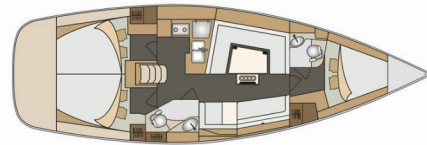

# ELAN IMPRESSION 40

Lyra

The Sailing yacht Elan Impression 40 „Lyra“, built in 2017, is moored in Sukosan, D-Marin Dalmacija Marina, - Croatia. The yacht has 3 cabins, can accomodate 6 + 2 persons and has 2 toilets/showers.