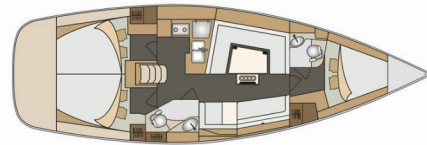

ELAN IMPRESSION 40

Lyra

The Sailing yacht Elan Impression 40 „Lyra“, built in 2017, is moored in Sukosan, D-Marin Dalmacija Marina, - Croatia. The yacht has 3 cabins, can accomodate 6 + 2 persons and has 2 toilets/showers.