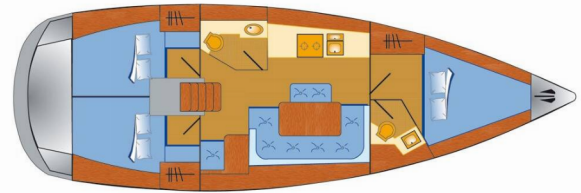

# BAVARIA CRUISER 41

Raven

The Sailing yacht Bavaria Cruiser 41 „Raven“, built in 2016, is moored in Marina Tehnomont Veruda, Pula, Pula - Croatia. The yacht has 3 cabins, can accommodate 6 + 1 persons and has 2 toilets/showers.