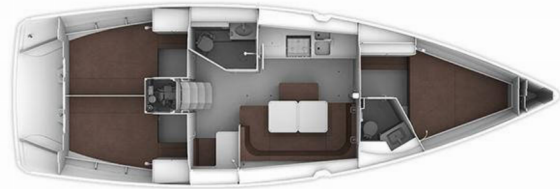

BAVARIA CRUISER 41

Quintessa

The Sailing yacht Bavaria Cruiser 41 „Quintessa“, built in 2017, is moored in Lefkas, D-Marin, Lefkas - Greece. The yacht has 3 cabins, can accommodate 6 + 1 persons and has 2 toilets/showers.

6 + 1

Head/Shower

2

STANDARD YACHT EQUIPMENT

Deck

Bimini top, Dinghy, Hydraulic gangway, Inox Boarding Ladder, Sprayhood, Teak cockpit

Entertainment

Bluetooth player, USB

Interior

Electric fans in cabins, Electric toilet

Navigation

Autopilot, Bow thruster, GPS chart plotter, Log, Speed, Depth- echo sounder, Wind instrument/Anemometer

Yacht electrics

Batteries, Solar panels, USB sockets