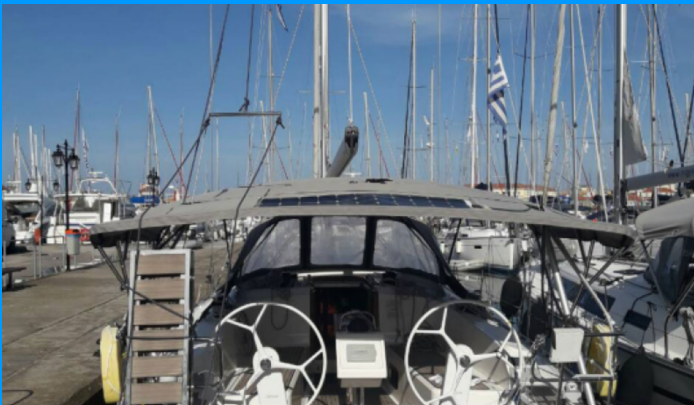

BAVARIA CRUISER 41

Quintessa

The Sailing yacht Bavaria Cruiser 41 „Quintessa“, built in 2017, is moored in Lefkas, D-Marin, Lefkas - Greece. The yacht has 3 cabins, can accommodate 6 + 1 persons and has 2 toilets/showers.