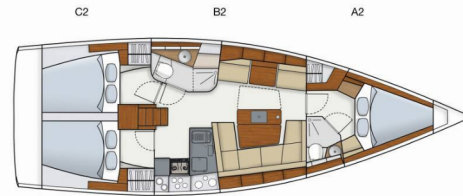

HANSE 415

Vega

The Sailing yacht Hanse 415 „Vega“, built in 2017, is moored in Sukosan, D-Marin Dalmacija Marina, - Croatia. The yacht has 3 cabins, can accommodate 6 + 2 persons and has 2 toilets/showers.

Vega

Production Year

2017

Length

12.40 m

Cabins

3

Berths

6 + 2

Max. Passengers

8

Head/Shower

2

STANDARD YACHT EQUIPMENT

Deck

Bimini top, Cockpit table, Cockpit/stern, outside shower, Dinghy, Electric anchor windlass, Gangway, Main Deck Compass, Sprayhood, Teak cockpit