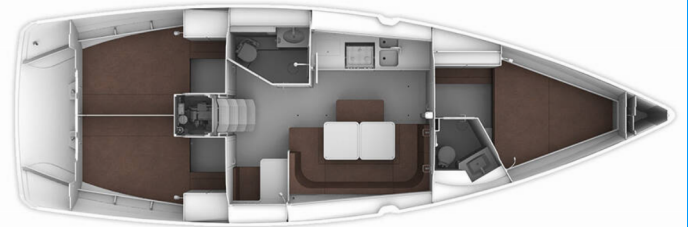

# BAVARIA CRUISER 41

MH 72

The Sailing yacht Bavaria Cruiser 41 „MH 72“, built in 2017, is moored in Marina Hramina, Murter, - Croatia. The yacht has 3 cabins, can accommodate 6 + 1 persons and has 2 toilets/showers.