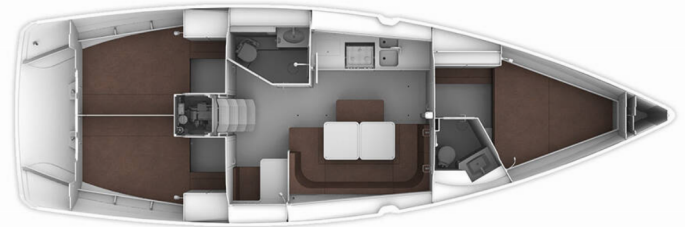

# BAVARIA CRUISER 41

MH 68

The Sailing yacht Bavaria Cruiser 41 „MH 68“, built in 2017, is moored in Marina Hramina, Murter, - Croatia. The yacht has 3 cabins, can accommodate 6 + 1 persons and has 2 toilets/showers.