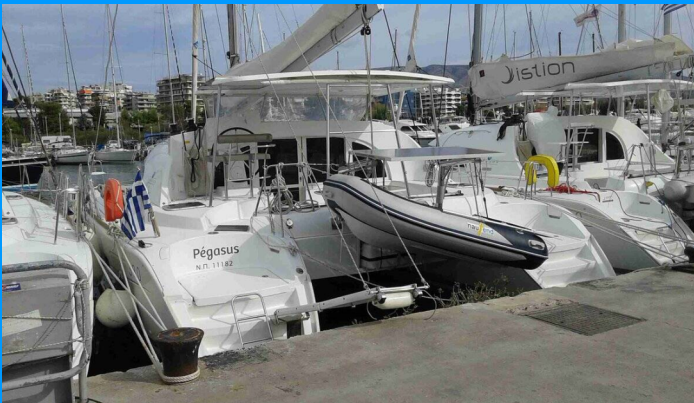

LAGOON 380 S2

Pegasus

The Catamaran Lagoon 380 S2 „Pegasus“, built in 2015, is moored in Athens, Alimos marina, - Greece. The yacht has 4 + 2 cabins, can accomodate 8 + 2 persons and has 2 toilets/showers.

YACHT SPECIFICATIONS

Charter Base

Athens, Alimos marina, Greece

Yacht ID

1074

Brand

Lagoon-Bénéteau

Name