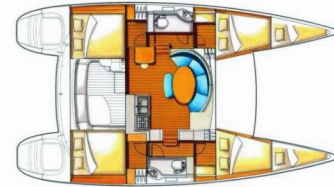

LAGOON 380 S2

Pegasus

The Catamaran Lagoon 380 S2 „Pegasus“, built in 2015, is moored in Athens, Alimos marina, - Greece. The yacht has 4 + 2 cabins, can accomodate 8 + 2 persons and has 2 toilets/showers.