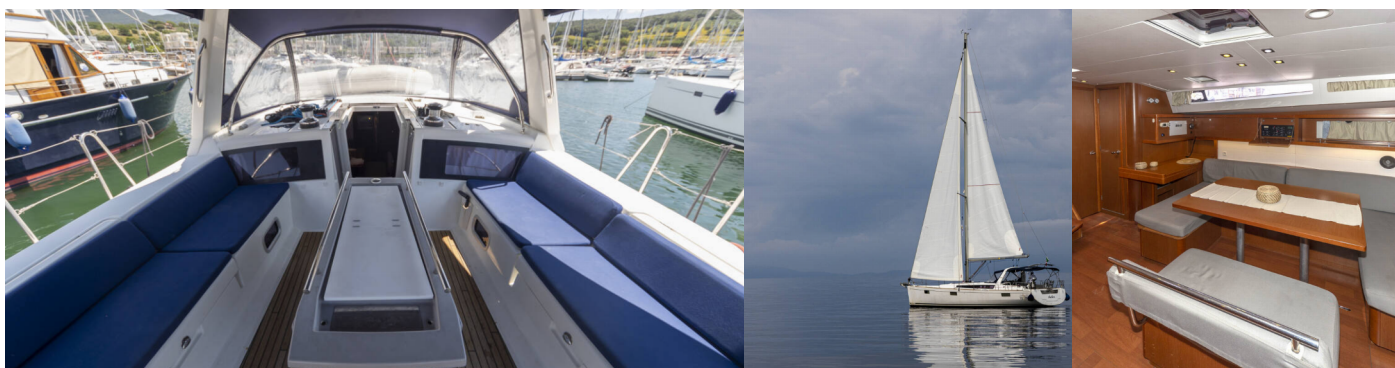

PRICE / WEEKS

05.12. - 12.12.2026

2.718 € ~~3.020 €~~

12.12. - 19.12.2026

2.718 € ~~3.020 €~~

19.12. - 26.12.2026

2.718 € ~~3.020 €~~

WEB

najachty.pl

PHONE

+48 882 071 532

E-MAIL

biuro@najachty.pl

NAJACHTY

ul. Pi. Świętej Małgorzaty 1-2/42B, 58-100, Świdnica, Poland