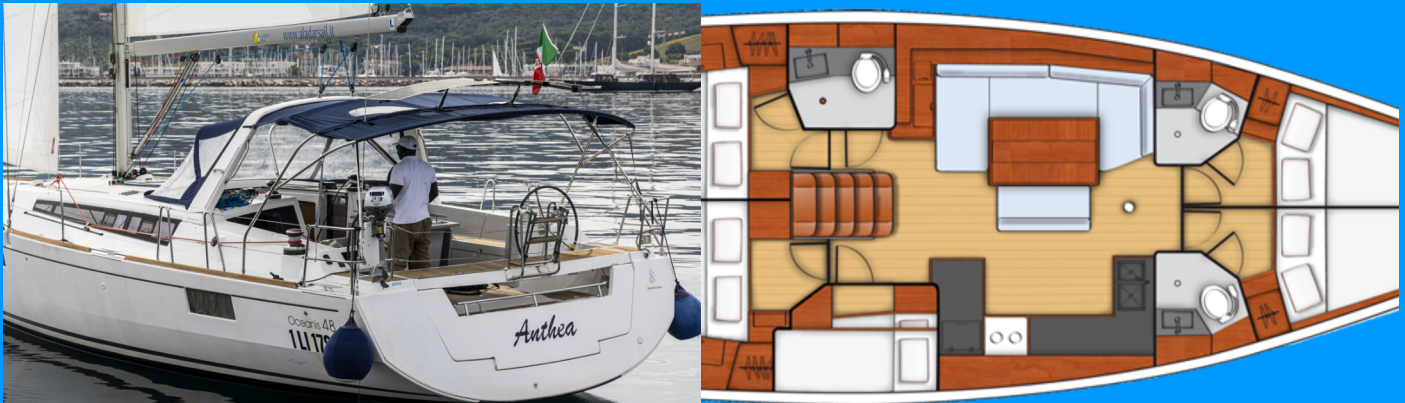

OCEANIS 48

Anthea

The Sailing yacht Oceanis 48 „Anthea“, built in 2015, is moored in Marina di Scarlino - Follonica, - Italy. The yacht has 5 cabins, can accommodate 10 + 2 persons and has 3 toilets/showers.

YACHT SPECIFICATIONS

Charter Base

Marina di Scarlino - Follonica, Italy

Yacht ID

1067

Brand

Bénéteau

Name

Anthea

Production Year

2015

Length

14.60 m

Cabins

5

Berths

10 + 2

Head/Shower

3

STANDARD YACHT EQUIPMENT

Comfort

Bed linen, Cockpit cushions

Deck

Bathing platform, Bimini top, Cockpit table, Cockpit/stern, outside shower, Dinghy, Electric anchor windlass, Sprayhood, Teak cockpit