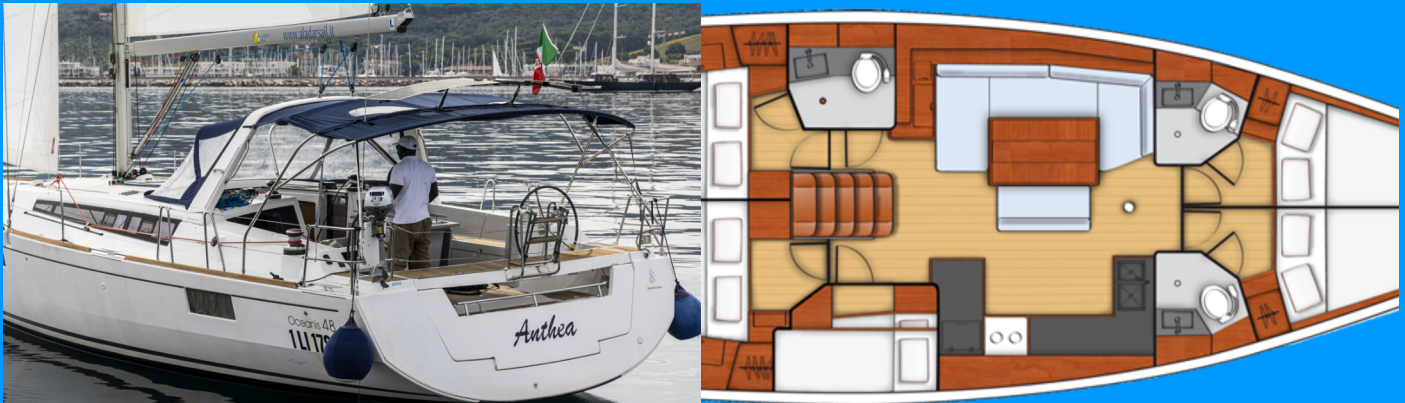

OCEANIS 48

Anthea

The Sailing yacht Oceanis 48 „Anthea“, built in 2015, is moored in Marina di Scarlino - Follonica, - Italy. The yacht has 5 cabins, can accommodate 10 + 2 persons and has 3 toilets/showers.

YACHT SPECIFICATIONS

Charter Base

Marina di Scarlino - Follonica, Italy

Yacht ID

1067

Brand

Bénéteau

Name

Anthea

Production Year

2015

Length

14.60 m

Cabins

5

Berths