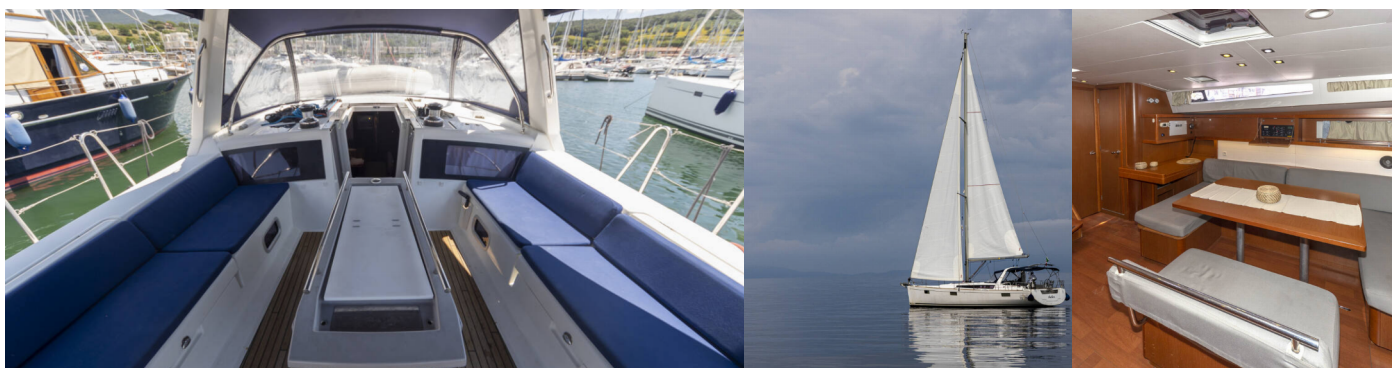

PRICE / WEEKS

07.11. - 14.11.2026

2.718 € ~~3.020 €~~

14.11. - 21.11.2026

2.718 € ~~3.020 €~~

21.11. - 28.11.2026

2.718 € ~~3.020 €~~

28.11. - 05.12.2026

2.718 € ~~3.020 €~~

05.12. - 12.12.2026

2.718 € ~~3.020 €~~

12.12. - 19.12.2026

2.718 € ~~3.020 €~~

19.12. - 26.12.2026

2.718 € ~~3.020 €~~

WEB

najachty.pl

PHONE

+48 882 071 532

E-MAIL

biuro@najachty.pl

NAJACHTY

ul. Pi. Świętej Małgorzaty 1-2/42B, 58-100, Świdnica, Poland