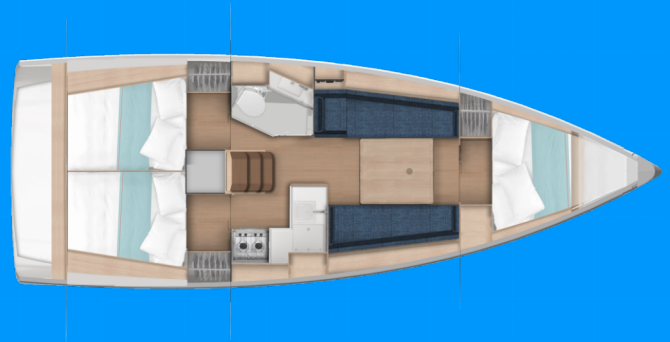

SUN ODYSSEY 350

Luigi

The Sailing yacht Sun Odyssey 350 „Luigi“, built in 2025, is moored in Marina Kornati, Biograd, Biograd - Croatia. The yacht has 3 cabins, can accommodate 6 + 2 persons and has 1 toilets/showers.

6 + 2

Head/Shower

1

STANDARD YACHT EQUIPMENT

Comfort

Cockpit cushions

Deck

Anchor swivel, Anchor with chain, Bathing platform, Bimini top, Boat hook, Bosun's chair (Safe seat) (boatswain's chair), Canister for water, Cockpit table, Cockpit/stern, outside shower, Dinghy, Electric anchor windlass, Fenders, Gangway, Jerry cans for diesel, Main anchor, Round/globular fender, Spare anchor (Reserve, Auxiliary anchor), Sprayhood, Spring line, Teak cockpit, Water hose