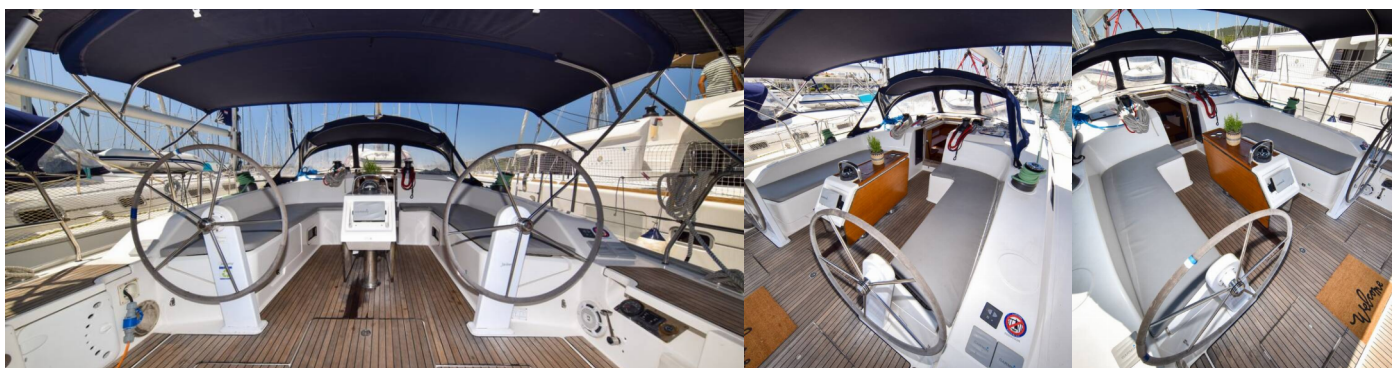

PRICE / WEEKS

16.05. - 23.05.2026 1.764 € ~~2.800 €~~	23.05. - 30.05.2026 Booked	30.05. - 06.06.2026 Booked	06.06. - 13.06.2026 Booked
13.06. - 20.06.2026 2.613 € ~~3.900 €~~	20.06. - 27.06.2026 2.814 € ~~4.200 €~~	27.06. - 04.07.2026 Booked	04.07. - 11.07.2026 Booked
11.07. - 18.07.2026 Booked	18.07. - 01.08.2026 Booked	01.08. - 08.08.2026 3.600 € ~~4.800 €~~	08.08. - 15.08.2026 Booked
15.08. - 22.08.2026 Booked	22.08. - 29.08.2026 Booked	29.08. - 05.09.2026 Booked	05.09. - 12.09.2026 Booked
12.09. - 19.09.2026 Booked	19.09. - 26.09.2026 Booked	26.09. - 03.10.2026 2.000 € ~~2.500 €~~	03.10. - 10.10.2026 2.000 € ~~2.500 €~~
10.10. - 17.10.2026 2.000 € ~~2.500 €~~	17.10. - 24.10.2026 2.000 € ~~2.500 €~~	24.10. - 31.10.2026 2.000 € ~~2.500 €~~	31.10. - 07.11.2026 2.000 € ~~2.500 €~~
07.11. - 14.11.2026 2.000 € ~~2.500 €~~	14.11. - 21.11.2026 2.000 € ~~2.500 €~~	21.11. - 28.11.2026 2.000 € ~~2.500 €~~	28.11. - 05.12.2026 2.000 € ~~2.500 €~~

WEB

najachty.pl

PHONE

+48 882 071 532

E-MAIL

biuro@najachty.pl

NAJACHTY

ul. Pi. Świętej Małgorzaty 1-2/42B, 58-100, Świdnica, Poland