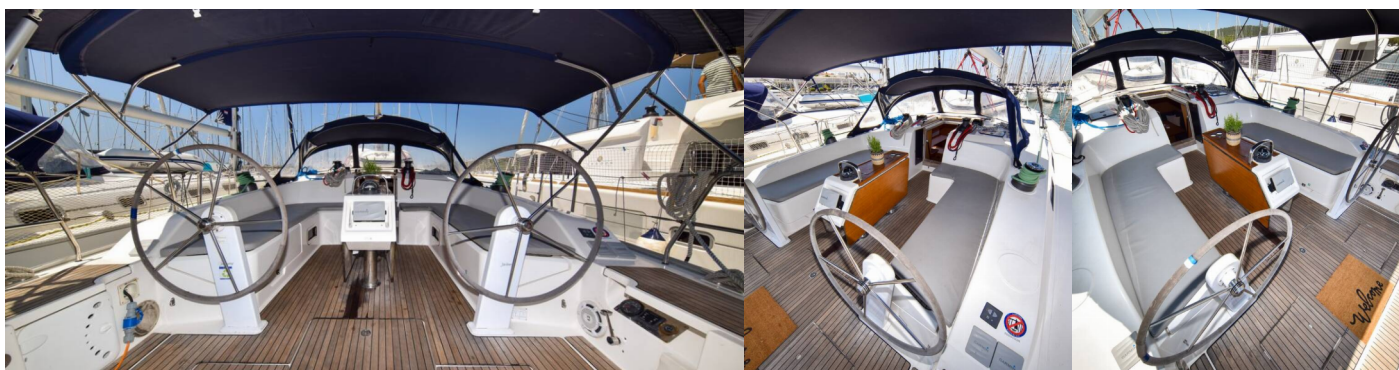

PRICE / WEEKS

05.12. - 12.12.2026

2.000 € ~~2.500 €~~

12.12. - 19.12.2026

2.000 € ~~2.500 €~~

19.12. - 26.12.2026

2.000 € ~~2.500 €~~

WEB

najachty.pl

PHONE

+48 882 071 532

E-MAIL

biuro@najachty.pl

NAJACHTY

ul. Pi. Świętej Małgorzaty 1-2/42B, 58-100, Świdnica, Poland