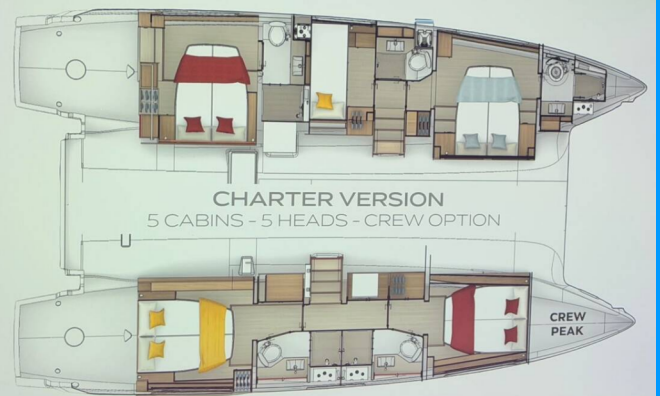

LAGOON 47

Princess Amona

The Catamaran Lagoon 47 „Princess Amona“, built in 2027, is moored in Trogir, Marina Trogir (ex.SCT), Trogir - Croatia. The yacht has 5 + 1 cabins, can accommodate 10 + 2 + 1 persons and has 5 + 1 toilets/showers.

Princess Amona

Production Year

2027

Length

14.80 m

Cabins

5 + 1

Berths

10 + 2 + 1

Max. Passengers

12

Head/Shower

5 + 1

STANDARD YACHT EQUIPMENT

Comfort

Beach towel (Hilton standard), Bed linen (Hilton standard), Towels (Hilton standard)

Deck

Cockpit/stern, outside shower (Hot water), Davit (Extra for electrical assistance (flatwinder) for dinghy hoist system), Flybridge, Teak deck, Teak table

Entertainment

FUSION sound system (Fusion RA70N (USB/Bluetooth + AM/FM) + 6 loudspeakers in salon, cockpit and fly), RIB (3,4m with 20 HP (operated by Skipper)), SEA-DOO underwater scooter (snorkeling up to 30m depth), Snorkeling equipment (Mask + flippers), Stand up paddle (SUP) - FREE, Underwater lights, Water toys (Jobe Omnia multifunctional water toy (kneeboard, ski, wakeskate/board and wakesurfer)), Wi-Fi Internet (4 LTE (data FUP 100 GB) + WiFi (AC) on board)