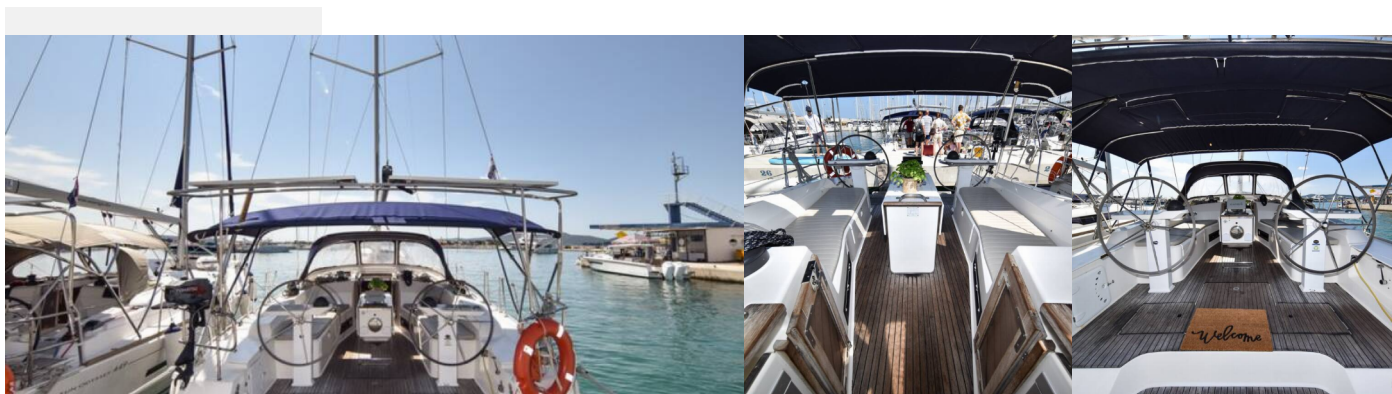

PRICE / WEEKS

09.05. - 16.05.2026 1.206 € ~~1.800 €~~	16.05. - 23.05.2026 Booked	23.05. - 30.05.2026 1.608 € ~~2.400 €~~	30.05. - 06.06.2026 Booked
06.06. - 20.06.2026 Booked	20.06. - 27.06.2026 Booked	27.06. - 04.07.2026 Booked	04.07. - 11.07.2026 Booked
11.07. - 18.07.2026 Booked	18.07. - 25.07.2026 2.800 € ~~4.000 €~~	25.07. - 01.08.2026 Booked	01.08. - 08.08.2026 3.000 € ~~4.000 €~~
08.08. - 15.08.2026 2.850 € ~~3.800 €~~	15.08. - 22.08.2026 2.775 € ~~3.700 €~~	22.08. - 29.08.2026 Booked	29.08. - 05.09.2026 Booked
05.09. - 12.09.2026 2.480 € ~~3.100 €~~	12.09. - 19.09.2026 Booked	19.09. - 26.09.2026 2.080 € ~~2.600 €~~	26.09. - 03.10.2026 1.520 € ~~1.900 €~~
03.10. - 10.10.2026 1.520 € ~~1.900 €~~	10.10. - 17.10.2026 1.520 € ~~1.900 €~~	17.10. - 24.10.2026 1.520 € ~~1.900 €~~	24.10. - 31.10.2026 1.520 € ~~1.900 €~~
31.10. - 07.11.2026 1.520 € ~~1.900 €~~	07.11. - 14.11.2026 1.520 € ~~1.900 €~~	14.11. - 21.11.2026 1.520 € ~~1.900 €~~	21.11. - 28.11.2026 1.520 € ~~1.900 €~~

WEB

najachty.pl

PHONE

+48 882 071 532

E-MAIL

biuro@najachty.pl

NAJACHTY

ul. Pi. Świętej Małgorzaty 1-2/42B, 58-100, Świdnica, Poland