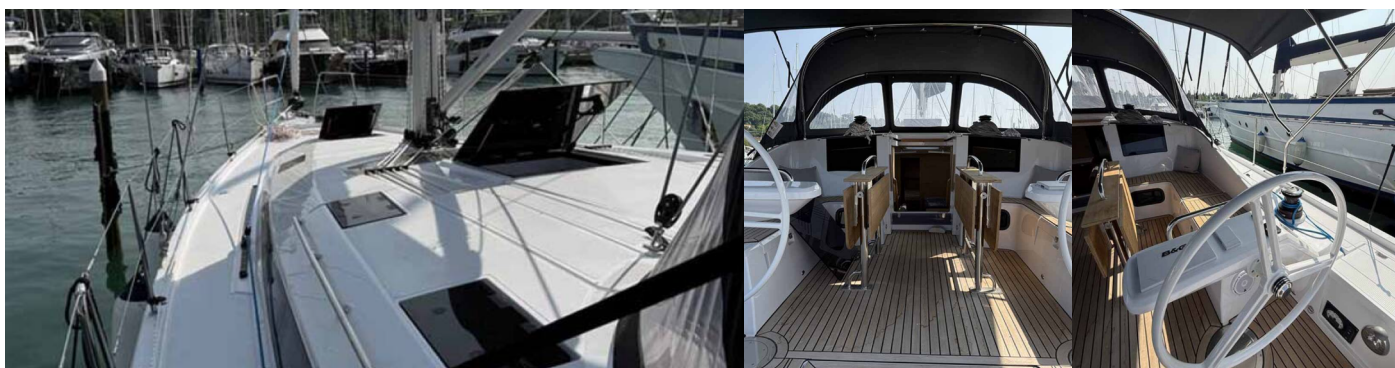

PRICE / WEEKS

16.05. - 23.05.2026 3.520 € ~~4.400 €~~	23.05. - 30.05.2026 3.520 € ~~4.400 €~~	30.05. - 06.06.2026 4.032 € ~~5.040 €~~	06.06. - 13.06.2026 4.032 € ~~5.040 €~~
13.06. - 20.06.2026 4.032 € ~~5.040 €~~	20.06. - 27.06.2026 4.032 € ~~5.040 €~~	27.06. - 04.07.2026 4.032 € ~~5.040 €~~	04.07. - 11.07.2026 4.032 € ~~5.040 €~~
11.07. - 18.07.2026 4.032 € ~~5.040 €~~	18.07. - 25.07.2026 4.032 € ~~5.040 €~~	25.07. - 01.08.2026 4.032 € ~~5.040 €~~	01.08. - 08.08.2026 4.032 € ~~5.040 €~~
08.08. - 15.08.2026 4.032 € ~~5.040 €~~	15.08. - 22.08.2026 4.032 € ~~5.040 €~~	22.08. - 29.08.2026 4.032 € ~~5.040 €~~	29.08. - 05.09.2026 3.520 € ~~4.400 €~~
05.09. - 12.09.2026 Booked	12.09. - 19.09.2026 3.232 € ~~4.040 €~~	19.09. - 26.09.2026 3.152 € ~~3.940 €~~	26.09. - 03.10.2026 3.152 € ~~3.940 €~~
07.10. - 14.10.2026 Booked	17.10. - 24.10.2026 2.360 € ~~2.950 €~~	24.10. - 31.10.2026 1.960 € ~~2.450 €~~	31.10. - 07.11.2026 1.960 € ~~2.450 €~~
07.11. - 14.11.2026 1.960 € ~~2.450 €~~	15.11. - 31.12.2026 Booked		

WEB

najachty.pl

PHONE

+48 882 071 532

E-MAIL

biuro@najachty.pl

NAJACHTY

ul. Pi. Świętej Małgorzaty 1-2/42B, 58-100, Świdnica, Poland