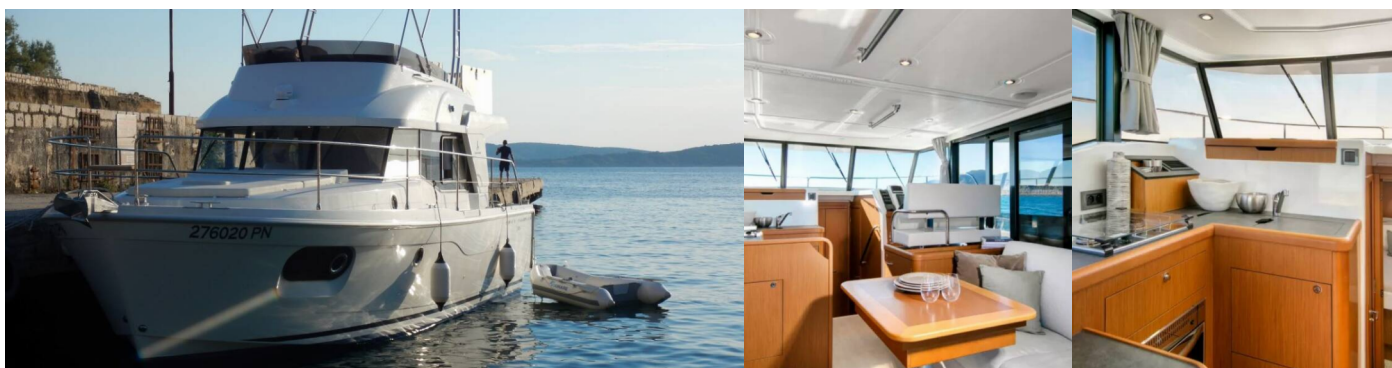

PRICE / WEEKS

25.04. - 02.05.2026 2.225 € ~~2.618 €~~	02.05. - 09.05.2026 2.225 € ~~2.618 €~~	09.05. - 16.05.2026 2.225 € ~~2.618 €~~	16.05. - 23.05.2026 2.225 € ~~2.618 €~~
23.05. - 30.05.2026 2.225 € ~~2.618 €~~	30.05. - 06.06.2026 2.492 € ~~2.932 €~~	06.06. - 13.06.2026 2.492 € ~~2.932 €~~	13.06. - 20.06.2026 2.492 € ~~2.932 €~~
20.06. - 27.06.2026 3.621 € ~~4.260 €~~	27.06. - 04.07.2026 3.621 € ~~4.260 €~~	04.07. - 11.07.2026 3.621 € ~~4.260 €~~	11.07. - 18.07.2026 3.621 € ~~4.260 €~~
18.07. - 25.07.2026 3.621 € ~~4.260 €~~	25.07. - 01.08.2026 3.944 € ~~4.640 €~~	01.08. - 08.08.2026 3.944 € ~~4.640 €~~	08.08. - 15.08.2026 3.944 € ~~4.640 €~~
15.08. - 22.08.2026 3.944 € ~~4.640 €~~	22.08. - 29.08.2026 3.263 € ~~3.839 €~~	29.08. - 05.09.2026 3.263 € ~~3.839 €~~	05.09. - 12.09.2026 3.263 € ~~3.839 €~~
12.09. - 19.09.2026 3.263 € ~~3.839 €~~	19.09. - 26.09.2026 3.263 € ~~3.839 €~~	26.09. - 03.10.2026 2.225 € ~~2.618 €~~	03.10. - 10.10.2026 2.225 € ~~2.618 €~~
10.10. - 17.10.2026 2.225 € ~~2.618 €~~	17.10. - 24.10.2026 2.225 € ~~2.618 €~~	24.10. - 31.10.2026 2.225 € ~~2.618 €~~	31.10. - 07.11.2026 2.225 € ~~2.618 €~~

WEB

najachty.pl

PHONE

+48 882 071 532

E-MAIL

biuro@najachty.pl

NAJACHTY

ul. Pi. Świętej Małgorzaty 1-2/42B, 58-100, Świdnica, Poland