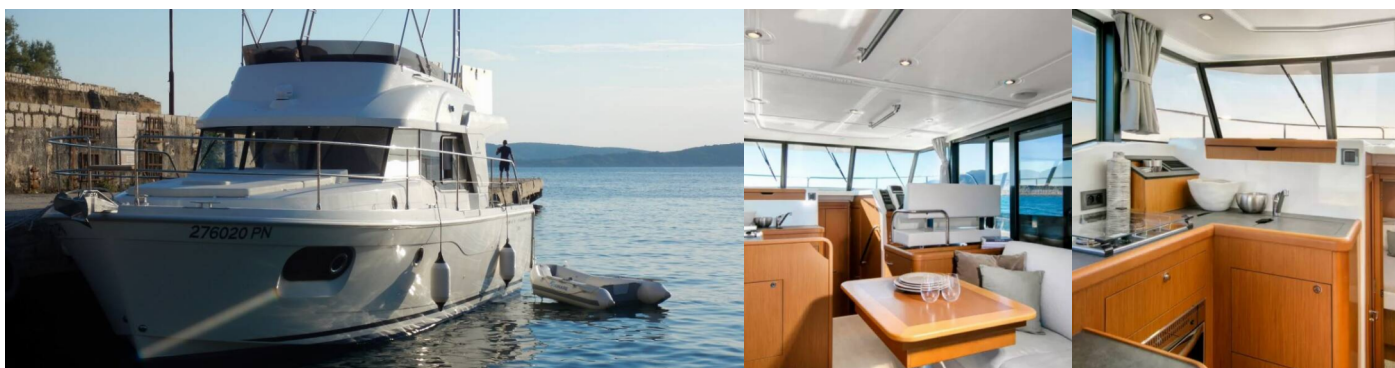

PRICE / WEEKS

05.12. - 12.12.2026

2.225 € ~~2.618 €~~

12.12. - 19.12.2026

2.225 € ~~2.618 €~~

19.12. - 26.12.2026

2.225 € ~~2.618 €~~

26.12. - 02.01.2027

2.225 € ~~2.618 €~~

WEB

najachty.pl

PHONE

+48 882 071 532

E-MAIL

biuro@najachty.pl

NAJACHTY

ul. Pi. Świętej Małgorzaty 1-2/42B, 58-100, Świdnica, Poland