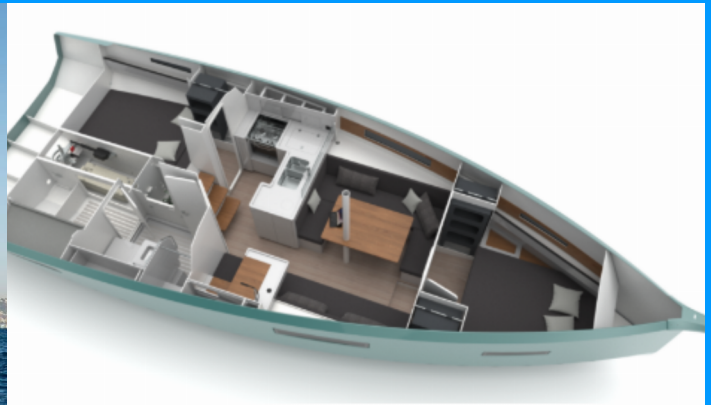

RM 1080

Delicia

The Sailing yacht RM 1080 „Delicia“, built in 2024, is moored in Marseille, Corbières Port Services, - France. The yacht has 2 cabins, can accomodate 6 persons and has 1 toilets/showers.

Delicia

Production Year

2024

Length

10.80 m

Cabins

2

Berths

6

Head/Shower

1

STANDARD YACHT EQUIPMENT

Deck

Bimini top, Cockpit table, Cockpit/stern, outside shower,
Twin keel

Entertainment

Bluetooth player