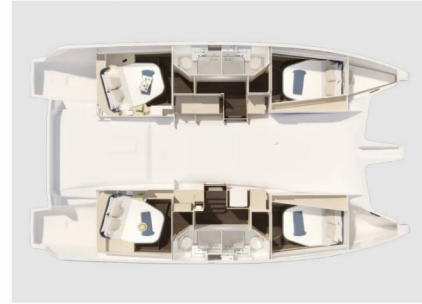

FONTAINE PAJOT FP 44 QUATUOR

Selah Vie

The Catamaran Fountaine Pajot FP 44 Quatuor „Selah Vie“, built in 2026, is moored in St. Thomas, Frenchtown Marina, - United States Virgin Islands. The yacht has 4 cabins, can accomodate 8 persons and has 4 toilets/showers.

Selah Vie

Production Year

2026

Length

13.26 m

Cabins

4

Berths

8

Head/Shower

4

STANDARD YACHT EQUIPMENT

Comfort

Sundeck cushions

Deck

Bathing platform (Electric), Bimini top, Cockpit fridge, Cockpit table, Cockpit/stern, outside shower, Dinghy with outboard engine

Interior

Electric toilet

Navigation

Autopilot, GPS chart plotter (Garmin; helm), Helm station, Wind/speed/depth instruments

Safety

Black Water Tank, VHF radio

Sails

Electric winch, Lazy bag, Lazy jacks