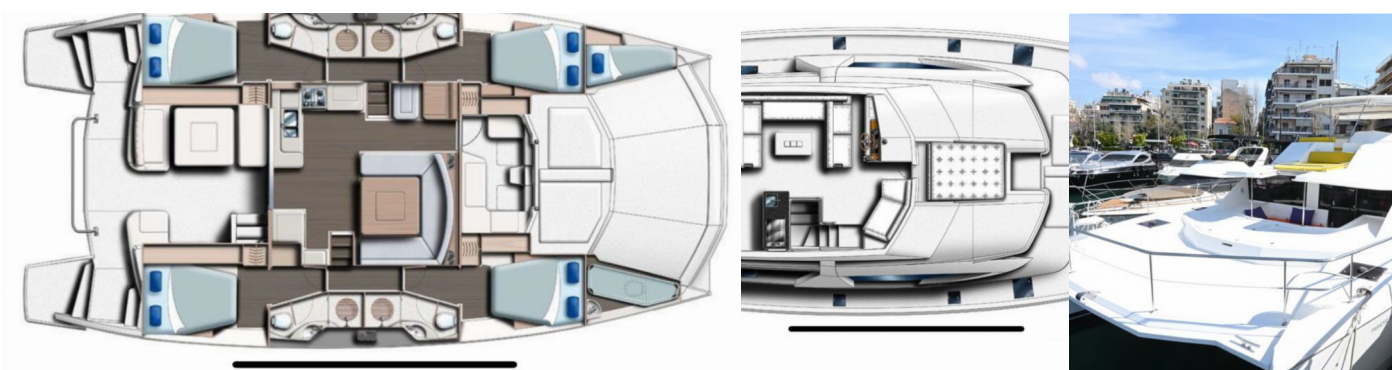

PRICE / WEEKS

07.11. - 14.11.2026

6.000 €

14.11. - 21.11.2026

6.000 €

21.11. - 28.11.2026

6.000 €

28.11. - 05.12.2026

6.000 €

05.12. - 12.12.2026

6.000 €

12.12. - 19.12.2026

6.000 €

19.12. - 26.12.2026

6.000 €

WEB

najachty.pl

PHONE

+48 882 071 532

E-MAIL

biuro@najachty.pl

NAJACHTY

ul. Pi. Świętej Małgorzaty 1-2/42B, 58-100, Świdnica, Poland