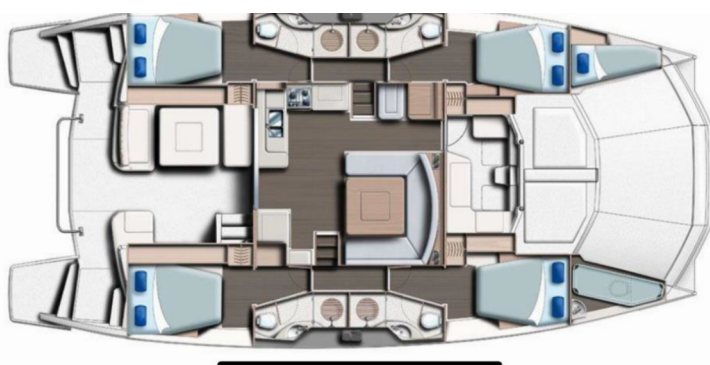

PRICE / WEEKS

25.04. - 02.05.2026 9.000 €	02.05. - 09.05.2026 9.000 €	09.05. - 16.05.2026 9.000 €	16.05. - 23.05.2026 9.000 €
23.05. - 30.05.2026 10.800 €	30.05. - 06.06.2026 10.800 €	06.06. - 13.06.2026 10.800 €	13.06. - 20.06.2026 10.800 €
20.06. - 27.06.2026 13.500 €	27.06. - 04.07.2026 13.500 €	04.07. - 11.07.2026 13.500 €	11.07. - 18.07.2026 13.500 €
18.07. - 25.07.2026 13.500 €	25.07. - 01.08.2026 16.200 €	01.08. - 08.08.2026 16.200 €	08.08. - 15.08.2026 16.200 €
15.08. - 22.08.2026 16.200 €	22.08. - 29.08.2026 13.500 €	29.08. - 05.09.2026 13.500 €	05.09. - 12.09.2026 13.500 €
12.09. - 19.09.2026 10.800 €	19.09. - 26.09.2026 10.800 €	26.09. - 03.10.2026 9.000 €	03.10. - 10.10.2026 9.000 €
10.10. - 17.10.2026 6.000 €	17.10. - 24.10.2026 6.000 €	24.10. - 31.10.2026 6.000 €	31.10. - 07.11.2026 6.000 €

WEB

najachty.pl

PHONE

+48 882 071 532

E-MAIL

biuro@najachty.pl

NAJACHTY

ul. Pi. Świętej Małgorzaty 1-2/42B, 58-100, Świdnica, Poland