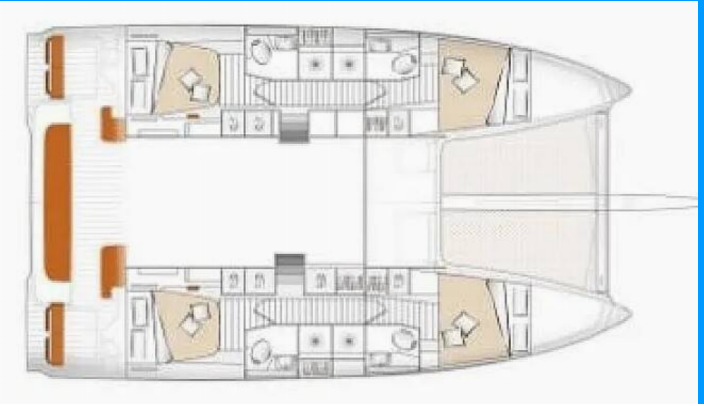

# EXCESS 14

Nicolas

The Catamaran Excess 14 „Nicolas“, built in 2024, is moored in Lefkas, Lygia Marina, - Greece. The yacht has 4 + 2 cabins, can accommodate 8 + 2 persons and has 5 toilets/showers.

**Nicolas**

Production Year

**2024**

Length

**13.97 m**

Cabins

**4 + 2**

Berths