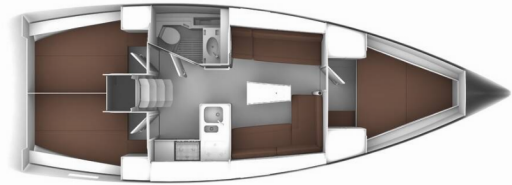

BAVARIA CRUISER 37

Julia

The Sailing yacht Bavaria Cruiser 37 „Julia“, built in 2014, is moored in Sukosan, D-Marin Dalmacija Marina, - Croatia. The yacht has 3 cabins, can accomodate 6 + 2 persons and has 1 toilets/showers.

Julia

Production Year

2014

Length

11.30 m

Cabins

3

Berths

6 + 2

Head/Shower

1

STANDARD YACHT EQUIPMENT

Deck

Bimini top, Cockpit table, Cockpit/stern, outside shower, Dinghy, Electric anchor windlass, Sprayhood

Entertainment

CD player, TV