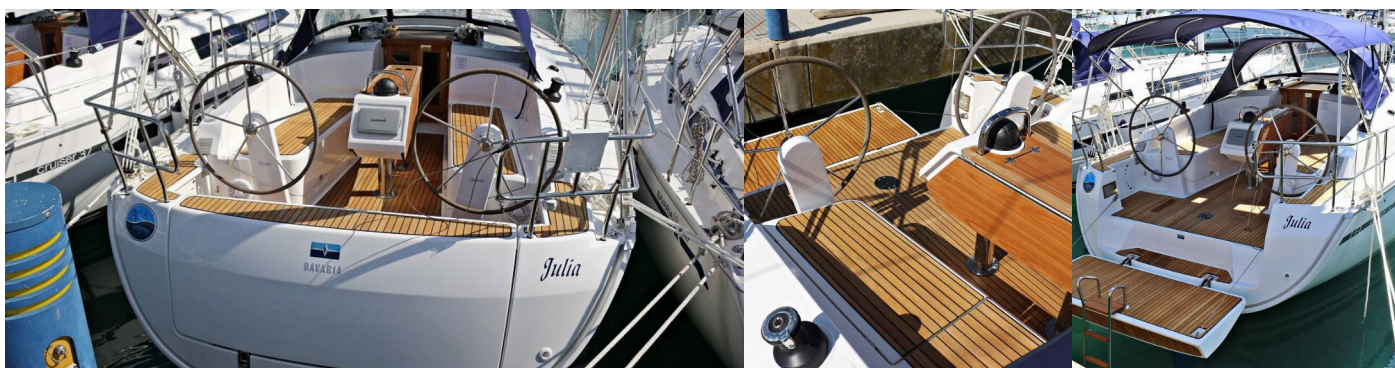

PRICE / WEEKS

09.05. - 16.05.2026 1.048 € ~~1.370 €~~	16.05. - 23.05.2026 Booked	23.05. - 13.06.2026 Booked	13.06. - 20.06.2026 1.706 € ~~2.230 €~~
20.06. - 27.06.2026 1.890 € ~~2.470 €~~	27.06. - 11.07.2026 Booked	11.07. - 18.07.2026 2.027 € ~~2.650 €~~	18.07. - 25.07.2026 2.027 € ~~2.650 €~~
25.07. - 01.08.2026 Booked	01.08. - 08.08.2026 Booked	08.08. - 15.08.2026 2.027 € ~~2.650 €~~	15.08. - 22.08.2026 2.027 € ~~2.650 €~~
22.08. - 29.08.2026 2.027 € ~~2.650 €~~	29.08. - 05.09.2026 1.882 € ~~2.460 €~~	05.09. - 12.09.2026 Booked	12.09. - 19.09.2026 Booked
19.09. - 26.09.2026 Booked	26.09. - 03.10.2026 1.086 € ~~1.420 €~~	03.10. - 10.10.2026 Booked	10.10. - 17.10.2026 941 € ~~1.230 €~~
17.10. - 24.10.2026 918 € ~~1.200 €~~	24.10. - 31.10.2026 918 € ~~1.200 €~~	31.10. - 07.11.2026 918 € ~~1.200 €~~	07.11. - 14.11.2026 918 € ~~1.200 €~~
14.11. - 21.11.2026 918 € ~~1.200 €~~	21.11. - 28.11.2026 918 € ~~1.200 €~~	28.11. - 05.12.2026 918 € ~~1.200 €~~	

WEB

najachty.pl

PHONE

+48 882 071 532

E-MAIL

biuro@najachty.pl

NAJACHTY

ul. Pi. Świętej Małgorzaty 1-2/42B, 58-100, Świdnica, Poland