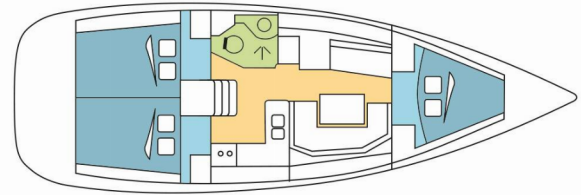

SUN ODYSSEY 389

CEIBA

The Sailing yacht Sun Odyssey 389 „CEIBA “, built in 2019, is moored in Fethiye, Yacht Classic Hotel Marina, - Turkey. The yacht has 3 cabins, can accomodate 6 + 2 persons and has 1 toilets/showers.

Deck

Bimini top, Cockpit table, Cockpit/stern, outside shower, Dinghy, Electric anchor windlass, Outboard engine, Sprayhood, Swimming ladder

Entertainment

Fusion radio (+ bluetooth), Outdoor speakers

Galley