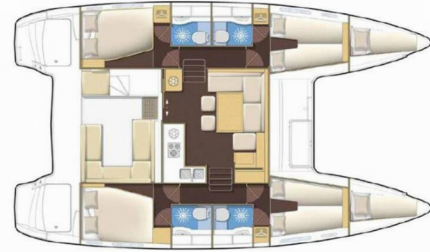

LAGOON 400 S2

Shyva

The Catamaran Lagoon 400 S2 „Shyva“, built in 2015, is moored in Lefkas, D-Marin, Lefkas - Greece. The yacht has 4 + 2 cabins, can accommodate 8 + 2 persons and has 4 toilets/showers.

Deck

Anchor line, Anchor swivel, Bimini Top - Mini, Black ball, Black conus, Boat hook, Bosun's chair (Safe seat) (boatswain's chair), Canister for water, Cockpit full tent, Cockpit table, Cockpit/stern, outside shower, Davit, Dinghy, Dinghy (byboat) pump, Electric anchor windlass, Fenders, Impeller, V-belt, oilfilter, Jerry cans for diesel, Main anchor, Mooring ropes, Plastic bucket, Repair box for dinghy, Spare anchor (Reserve, Auxiliary anchor), Spotlight / Headlights, Spring line, Water hose