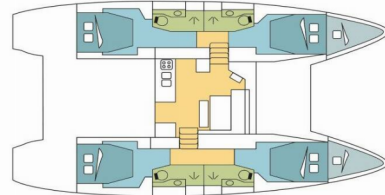

LAGOON 46

FRANCOIS-MAHE 2

The Catamaran Lagoon 46 „FRANCOIS-MAHE 2“, built in 2021, is moored in Seychelles, Praslin, – Seychelles. The yacht has 4 + 2 cabins, can accommodate 8 + 2 persons and has 4 toilets/showers.

YACHT SPECIFICATIONS

Charter Base

Seychelles, Praslin, Seychelles

Yacht ID

10116

Brand

Lagoon-Bénéteau

Name

FRANCOIS-MAHE 2

Production Year

2021

Length

13.99 m

Cabins

4 + 2

Berths

8 + 2

Max. Passengers

10

Head/Shower

4

STANDARD YACHT EQUIPMENT

Comfort

Cockpit cushions

Deck

Bimini top, Cockpit table, Cockpit/stern, outside shower, Dinghy, Electric anchor windlass, Flybridge, Gangway, Outboard engine

Entertainment

Outdoor speakers

Galley

Freezer (90 L), Hot water, Kitchen utensils (Galley equipment, cutlery), Oven, Refrigerator (155 L), Stove

Interior

Convertible table in salon, Electric toilet

Navigation

Autopilot, Compass, GPS chart plotter (In cockpit), Nautical charts, Wind/speed/depth instruments

Safety

VHF radio

Sails

Electric winch, Lazy bag, Lazy jacks, Self tailing (manual) winch

Yacht electrics

Air Conditioning, Generator (11 kva / 50 HZ), Inverter (12 V /110 V), USB sockets, Watermaker - desalinator (63 L/H)