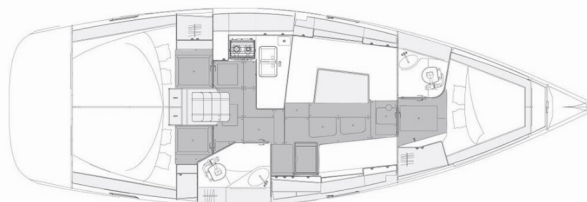

ELAN IMPRESSION 40.1

Le Mat

The Sailing yacht Elan Impression 40.1 „Le Mat“, built in 2021, is moored in Pula, Marina Polesana, - Croatia. The yacht has 3 cabins, can accommodate 6 + 2 persons and has 2 toilets/showers.

Le Mat

Production Year

2021

Length

11.99 m

Cabins

3

Berths

Deck

Anchor line, Bimini top, Boat hook, Bosun's chair (Safe seat) (boatswain's chair), Canister for water, Cockpit grill (Plancha), Cockpit table, Dinghy, Dinghy (byboat) pump, Electric anchor windlass, Fenders, Gangway, Impeller, V-belt, oilfilter, Jerry cans for diesel, Main anchor (Lewmar Delta), Mooring ropes, Plastic bucket, Repair box for dinghy, Spotlight / Headlights, Sprayhood, Spring line, Teak cockpit, Water hose