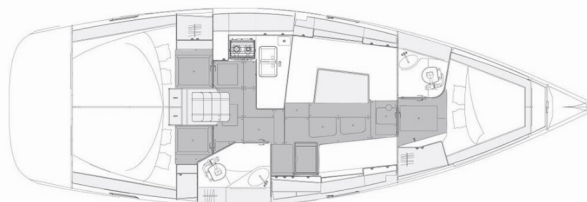

ELAN IMPRESSION 40.1

Le Mat

The Sailing yacht Elan Impression 40.1 „Le Mat“, built in 2021, is moored in Pula, Marina Polesana, - Croatia. The yacht has 3 cabins, can accommodate 6 + 2 persons and has 2 toilets/showers.

Le Mat

Production Year

2021

Length

11.99 m

Cabins

3

Berths